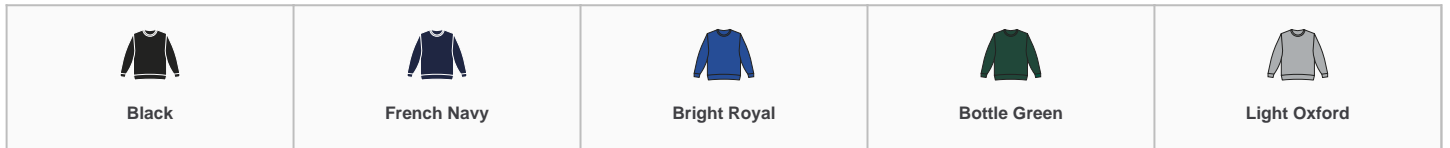

### 013M Russell Athletic

Russell Athletic Heavyweight Sweatshirt

Sizes: **XS - 4XL**

Material: **80% ringspun combed cotton/20% polyester.**

Weight: **300 gsm**

### Features

- SpotShield™ stain resistant coating.
- Drop shoulder style.
- 1x1 ribbed collar and cuffs with elastane.
- Taped neck.
- Locker patch.
- Double layer fabric shoulders for durability.
- Elasticated pen holder on sleeve.
- Ribbed bound open hem.
- Drop hem.
- Suitable for 60°C domestic wash.