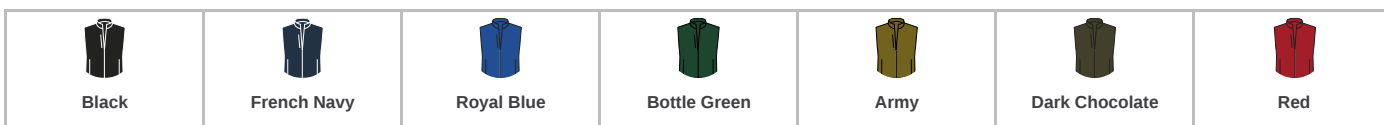

SOL'S
the fair spirit

46801 SOL'S

SOL'S Ladies Rallye Soft Shell Bodywarmer

Sizes: **S - XXL**

Material: **Three layer stretch soft shell.**

Features

- 94% polyester/6% elastane outer.
- Polyester fleece backed.
- Mesh lined front body panels.
- Shower resistant, windproof and breathable.
- Shaped fit.
- Taped neck.
- Collar high full length zip with chin guard and inner zip guard.
- Right chest zip pocket.
- Two front zip pockets.
- Adjustable drawcord hem.
- Drop hem.
- Access for decoration.

Size conversions

	S	M	L	XL	XXL
Size:	S	M	L	XL	XXL
Ladies size:	8/10	10/12	12/14	14/16	16/18

Product notices

Manufacturer code: **Ladies Rallye**

Colour representation is only as accurate as the web design process allows.