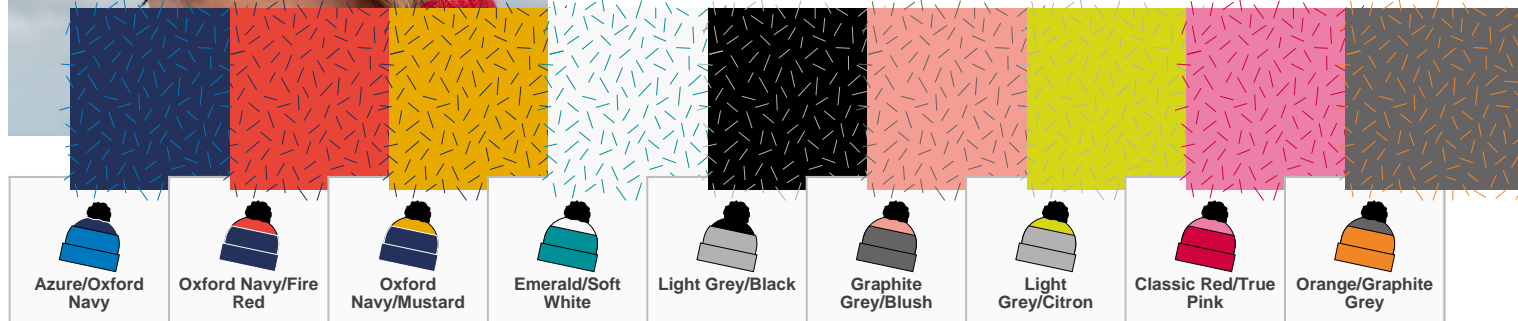

Beechfield
ORIGINAL HEADWEAR

BB437 Beechfield

Beechfield Apres Beanie

Sizes: **ONE**

Material: **100% soft spun acrylic.**

Features

- Heavyweight multi-yarn cable knit.
- Bold two colour design.
- Luxurious shearing thermal band for extra warmth.
- Luxury pom pom.

Size conversions

	ONE
Size:	One size

Product notices

Manufacturer code: **B437**

Commodity Code: **6505009090**

Country of origin: **China**

! Colour representation is only as accurate as the web design process allows.