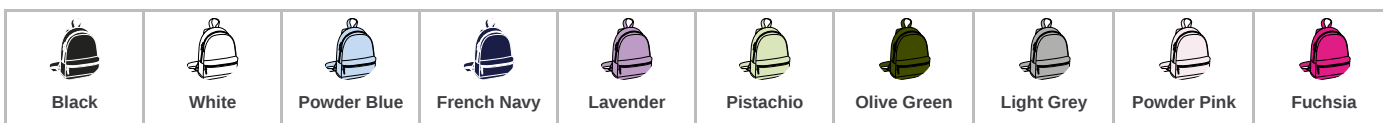

BagBase®

BG153 BagBase

BagBase Mini Essential Fashion Backpack

Sizes: **ONE**
Material: **600D polyester.**

Features

- Grab handle.
- Adjustable shoulder straps.
- Padded back panel.
- Main zip compartment.
- Front zip pocket.
- Tear out label.
- Capacity 7 litres.

Size conversions

	ONE
Dimensions:	—
Print area:	—
Embroidery:	—

Product notices

Manufacturer code: **BG153**

Commodity Code: **42029291**

Country of origin: **China**

Colour representation is only as accurate as the web design process allows.