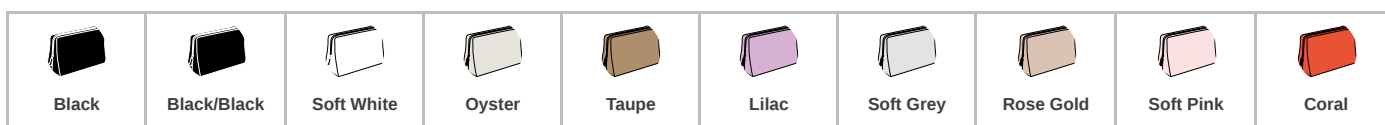

BagBase®

BG751 BagBase

BagBase Boutique Accessory Case

Sizes: **M - L**

Material: **100% leather-look PU.**

Features

- Saffiano fine grain.
- Soft touch lining.
- Zip closure.
- Multi-purpose use.
- Tear out label.

Size conversions

	M	L
Size:	M	L
Dimensions (cm):	18 x 11 x 4.5	25 x 16 x 10.3
Print area (cm):	15 x 8	21 x 4
Capacity (litres):	0.75	3

Product notices

Commodity Code: **42023210**

Colour representation is only as accurate as the web design process allows.