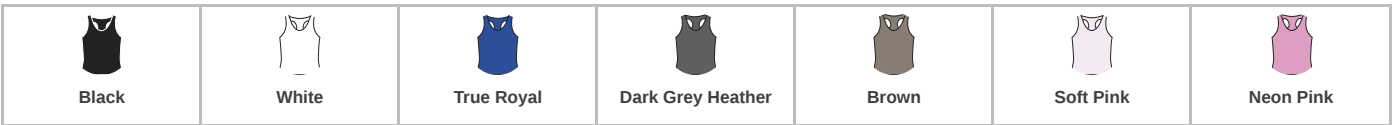

BELLA + CANVAS®

BL8800 Bella+Canvas

Bella Ladies Flowy Racer Back Tank Top

Sizes: **S - XL**
Material: **65% polyester/35% viscose.**
Weight: **125 gsm**

Features

- Relaxed draped fit.
- Racer back style with sheering at seam.
- Overlock stitched hem.
- Tear out label.