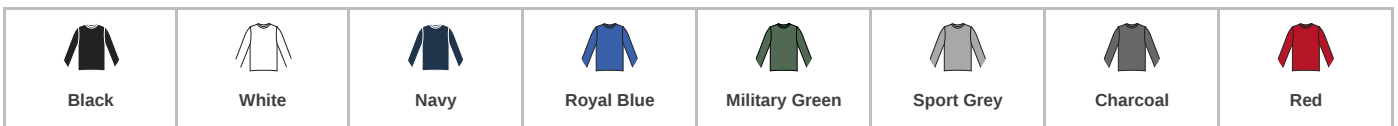

GILDAN®

GD11 Gildan

Gildan SoftStyle® Long Sleeve T-Shirt

Sizes: **S - 3XL**
Material: **100% ringspun cotton.***
Weight: **White 144 gsm, Cols 153 gsm**

Features

- Modern classic fit.
- Narrow ribbed collar.
- Taped neck and shoulders.
- Side seams.
- High stitch density for smoother printing surface.
- Twin needle hem.
- Tear out label.

*Sport grey 90% cotton/10% polyester.

Colour representation is only as accurate as the web design process allows.