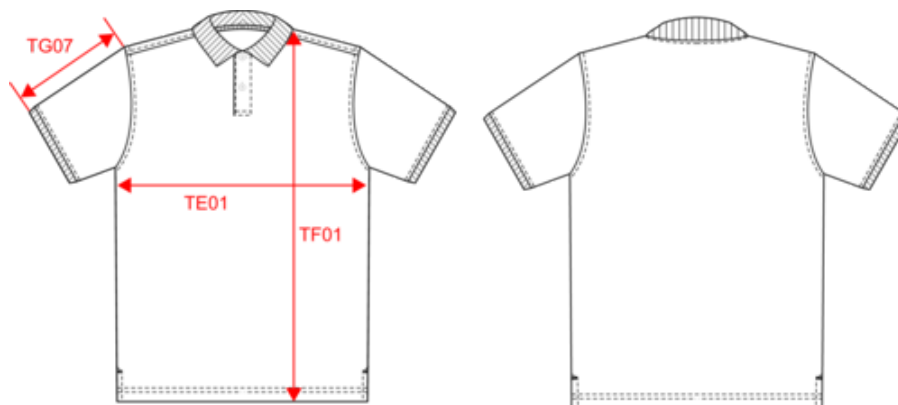

KARIBAN

K2025

Men's Organic 180 piqué polo shirt

- Piqué knit that offers an exceptional printed result.
- No label: 100% customisable to your brand.
- Sleek, timeless style.

100% cotton. This polo shirt is made from 100% organic combed cotton. Piqué knit. Straight fit. Enzyme-washed. Ribbed neck and cuffs. Placket with 2 matching buttons. Tape at inner neck and side slits. Twin needle stitching at hem. No brand label at neck, size tab only for ease of rebranding.

K2025

Men's Organic 180 piqué polo shirt

Dimensions (cm)

Measurements in cm	XS	S	M	L	XL	XXL	3XL	4XL
TE01 - 1/2 chest width at 1.5cm below armhole	47.00	50.00	53.00	56.00	59.00	62.00	65.00	68.00
TF01 - Total height from HSP	68.00	70.00	72.00	74.00	76.00	78.00	80.00	82.00
TG07 - Short sleeve length	21.50	22.25	23.00	23.75	24.50	25.25	26.00	26.75