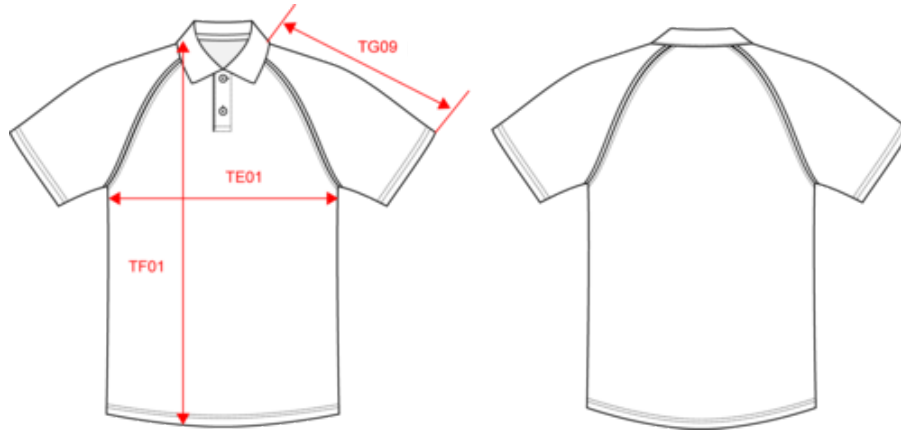

KARIBAN

K226

Baseball > Short-sleeved polo shirt

- Sporty, casual look.
- Raglan sleeves and contrasting piping.
- Made from 100% cotton piqué, soft and comfortable.

100% cotton piqué. Ribbed collar with neck tape. Contrast raglan sleeves with Light Grey contrast piping at the armholes. 2-button matching placket. Twin needle finishing.

Baseball > Short-sleeved polo shirt

Dimensions (cm)

Measurements in cm	S	M	L	XL	XXL	3XL	4XL
TE01 - 1/2 chest width at 1.5cm below armhole	50.00	53.00	56.00	59.00	62.00	65.00	68.00
TF01 - Total height from HSP	70.00	72.00	74.00	76.00	78.00	80.00	82.00
TG09 - Raglan short sleeve length	35.25	36.75	38.25	39.75	41.25	42.75	44.25