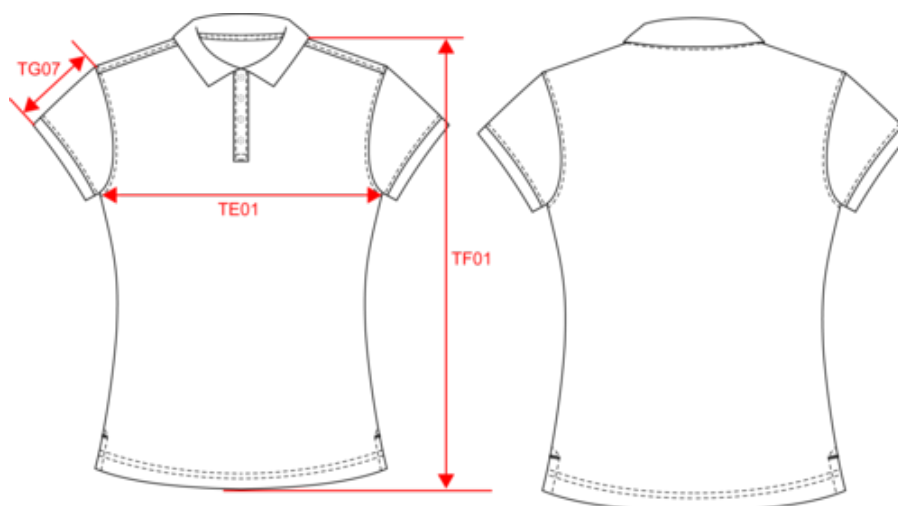

KARIBAN

K255

Ladies' short-sleeved piqué polo shirt

- Made of pre-shrunk RingSpun combed cotton: smooth, soft and resistant fibre.
- Slim fit.
- Iconic chic, casual polo shirt.

100% cotton (Oxford Grey: 90% cotton/10% viscose). RingSpun pre-shrunk combed cotton. Piqué stitch. Fitted style. 1x1 ribbed neck and cuffs. Placket with 4 matching buttons. Taped neck. Side slits.

K254

K268

KARIBAN

K255

Ladies' short-sleeved piqué polo shirt

Dimensions (cm)

Measurements in cm	XS	S	M	L	XL	XXL	3XL
TE01 - 1/2 chest width at 1.5cm below armhole	43.00	46.00	49.00	52.00	55.00	58.00	61.00
TF01 - Total height from HSP	60.00	62.00	64.00	66.00	68.00	70.00	72.00
TG07 - Short sleeve length	13.00	13.75	14.50	15.25	16.00	16.75	17.50

Logisti  10  50

Sizes	Width (cm)	Height (cm)	Length (cm)	Net weight (kg)	Gross weight (kg)	Pieces/Box	Pieces/Bundle
XS	40.00	25.00	60.00	7.2	8.9	50	5
S	40.00	25.00	60.00	7.8	9.5	50	5
M	40.00	25.00	60.00	8.3	10	50	5
L	40.00	27.00	60.00	9	10.8	50	5
XL	40.00	27.00	60.00	9.6	11.4	50	5
XXL	40.00	27.00	60.00	10.3	12.1	50	5
3XL	40.00	27.00	60.00	11	12.8	50	5