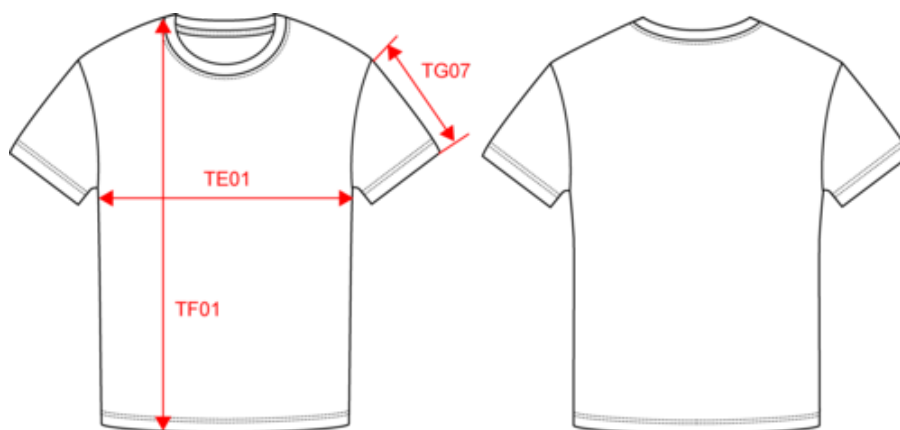

KARIBAN

K30271C

Kids Bio150 IC T-shirt

- Combed cotton in organic conversion.
- Comfortable fashion straight fit.
- No label: 100% customisable for your brand.

Plain colourways : 100% cotton. Ash Heather colourway : 98% cotton / 2% viscose and Oxford Grey colourway : 90% cotton / 10% viscose. All colourways are made from in conversion organic cotton. Combed cotton. Cut and sewn. Ribbed crew neckline with elastane. Matching taped neck. Twin needle finishing at cuffs and hem.

K30261C K30251C

KARIBAN

K3027IC

Kids Bio150 IC T-shirt

Dimensions (cm)

Measurements in cm	2/4 ans	4/6 ans	6/8 ans	8/10 ans	10/12 ans	12/14 ans
TE01 - 1/2 chest width at 1.5cm below armhole	33.50	35.00	36.50	39.00	42.50	46.00
TF01 - Total height from HSP	39.00	44.00	49.00	54.00	59.00	64.00
TG07 - Short sleeve length	10.75	12.75	14.75	16.75	19.25	21.75