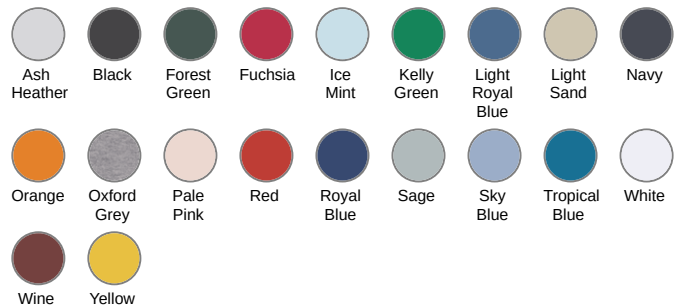

KARIBAN

K30271C

Kids Bio150 IC T-shirt

- Combed cotton in organic conversion.
- Comfortable fashion straight fit.
- No label: 100% customisable for your brand.

Plain colourways : 100% cotton. Ash Heather colourway : 98% cotton / 2% viscose and Oxford Grey colourway : 90% cotton / 10% viscose. All colourways are made from in conversion organic cotton. Combed cotton. Cut and sewn. Ribbed crew neckline with elastane. Matching taped neck. Twin needle finishing at cuffs and hem.

Certifications

More information

Logistic

BD - Bangladesh

Country of origin

Customs code

61091000

Also available in version

K30261C K30251C