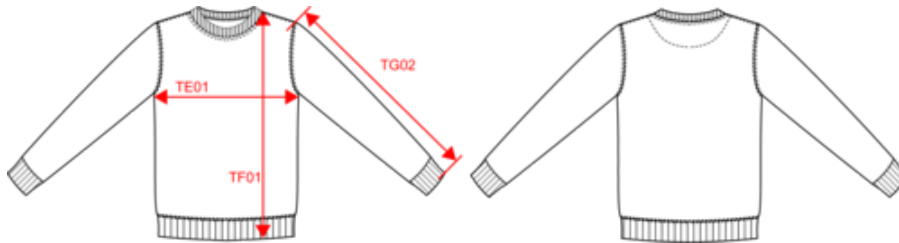

## Dimensions (cm)

Measurements in cm	XS	S	M	L	XL	XXL	3XL	4XL	5XL
TE01 - 1/2 chest width at 1.5cm below armhole	48.00	51.00	54.00	57.00	60.00	63.00	66.00	69.00	72.00
TF01 - Total height from HSP	66.00	68.00	70.00	72.00	74.00	76.00	78.00	80.00	82.00
TG02 - Long sleeve length	65.00	66.00	67.00	68.00	69.00	70.00	71.00	72.00	73.00