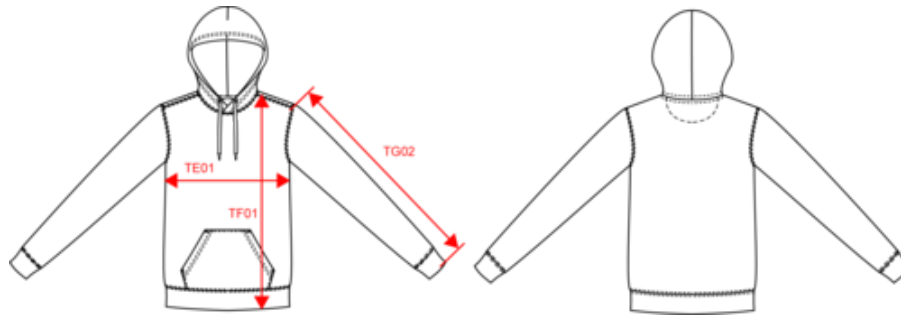

85% cotton/15% polyester. Made from 85% organic cotton and 15% post-consumer recycled polyester. 100% combed cotton outer surface. LSF (Low Shrinkage Fleece) 3-thread brushed fleece. Enzyme-washed. Straight fit. 1x1 ribbed neck, cuffs and hem in tubular assembling for a better finish. Kangaroo pocket. Lined hood with 180 gr 100% cotton Jersey. Matching jersey taped neck and half-moon finish inside neck. Twin needle stitching at neck, cuffs and hem. No brand label at neck, size tab only for ease of rebranding.

K4028

K4029

KARIBAN

K4027

Men's eco-friendly hooded sweatshirt

Dimensions (cm)

Measurements in cm	S	M	L	XL	XXL	3XL	4XL	5XL
TE01 - 1/2 chest width at 1.5cm below armhole	51.00	54.00	57.00	60.00	63.00	66.00	69.00	72.00
TF01 - Total height from HSP	68.00	70.00	72.00	74.00	76.00	78.00	80.00	82.00
TG02 - Long sleeve length	66.00	67.00	68.00	69.00	70.00	71.00	72.00	73.00