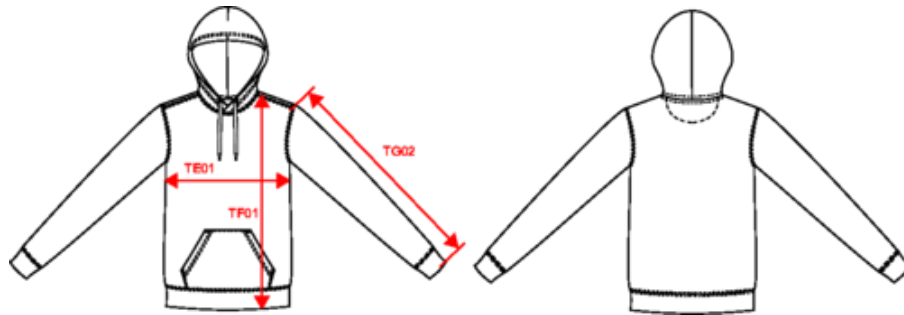

K4027

K4029

KARIBAN

K4028

Ladies' eco-friendly hooded sweatshirt

Dimensions (cm)

Measurements in cm	XS	S	M	L	XL	XXL
TE01 - 1/2 chest width at 1.5cm below armhole	45.00	48.00	51.00	54.00	57.00	60.00
TF01 - Total height from HSP	61.50	63.50	65.50	67.50	69.50	71.50
TG02 - Long sleeve length	60.00	61.00	62.00	63.00	64.00	65.00