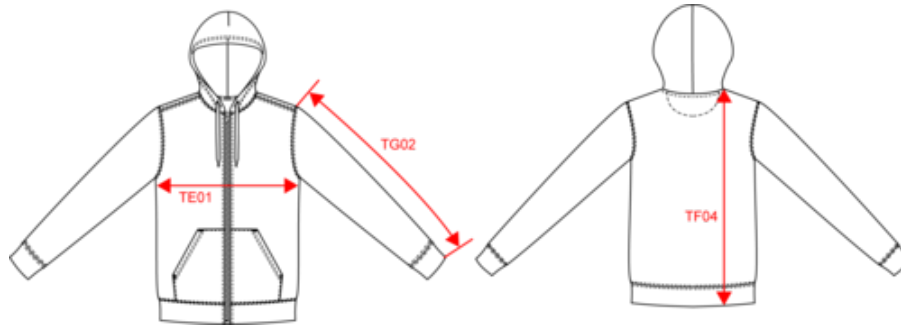

85% cotton/15% polyester. Made from 85% organic cotton and 15% post-consumer recycled polyester. 100% combed cotton outer surface. LSF (Low Shrinkage Fleece) 3-thread brushed fleece. Enzyme-washed. Straight fit. Kangaroo pocket. Matching nylon zip. Lined hood with 180 gr 100% cotton Jersey. 1x1 ribbed neck, cuffs and hem in tubular assembling for a better finish. Matching jersey taped neck and half-moon finish inside neck. Twin needle stitching at neck, cuffs and hem. No brand label at neck, size tab only for ease of rebranding.

Also available in version

K4030

KARIBAN

K4031

Ladies' eco-friendly zip-through hoodie

Dimensions (cm)

Measurements in cm	XS	S	M	L	XL	XXL
TE01 - 1/2 chest width at 1.5cm below armhole	45.00	48.00	51.00	54.00	57.00	60.00
TF04 - Back total height from HSP	61.00	63.00	65.00	67.00	69.00	71.00
TG02 - Long sleeve length	60.00	61.00	62.00	63.00	64.00	65.00