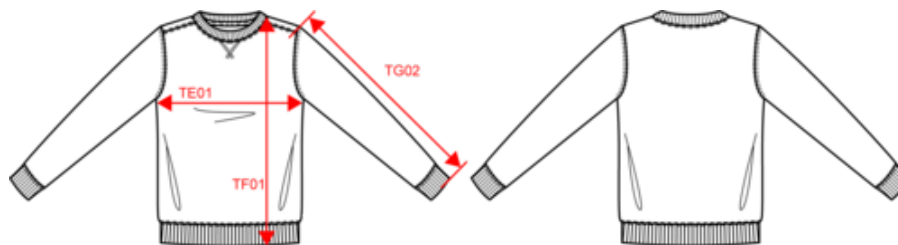

KARIBAN

K442

Unisex crew neck sweatshirt

- 3-yarn brushed fleece fabric with LSF treatment for an excellent printing surface, very hard-wearing and resistant in the wash.
- In keeping with the casual, urban spirit of the LSF sweatshirt range.
- Softness and comfort guaranteed.

80% cotton/20% polyester. Combed cotton. Low shrinkage brushed fleece. Silicone wash. Contrast neck tape (Heather Grey contrast for all colours, except for Oxford Grey body where neck tape is Middle Grey). Ribbed neck with cross shape cover stitch. Ribbed cuffs and waistband.

Certifications

More information

Logistic

Country of origin

Customs code

KARIBAN

K442

Unisex crew neck sweatshirt

Dimensions (cm)

Measurements in cm	XS	S	M	L	XL	XXL	3XL	4XL
TE01 - 1/2 chest width at 1.5cm below armhole	51.00	54.00	57.00	60.00	63.00	66.00	69.00	72.00
TF01 - Total height from HSP	69.00	71.00	73.00	75.00	77.00	79.00	81.00	83.00
TG02 - Long sleeve length	65.00	66.00	67.00	68.00	69.00	70.00	71.00	72.00