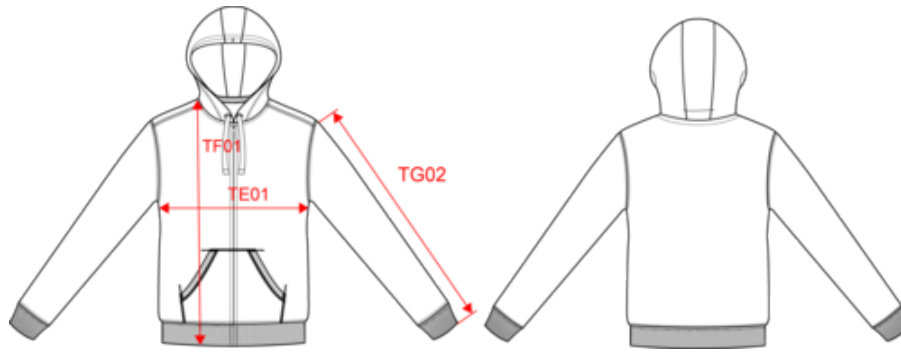

KARIBAN

K454

Men's full zip hooded sweatshirt

- The essential urban casual style zipped hooded sweatshirt.
- Made of brushed fleece for optimal comfort.
- Timeless and casual.

80% cotton/20% polyester (Ash Heather : 79% cotton / 20% polyester / 1% viscose). 100% combed cotton outer surface. Brushed fleece. Contrast neck tape (Oxford Grey contrast for all colours, except for Oxford Grey and Ash Heather body where neck tape is Navy). Honeycomb lined hood with drawcord. Kangaroo pocket. Ribbed pocket trim, cuffs and waistband. Zip fastening.

KARIBAN

K454

Men's full zip hooded sweatshirt

Dimensions (cm)

Measurements in cm	XS	S	M	L	XL	XXL	3XL	4XL
TE01 - 1/2 chest width at 1.5cm below armhole	49.00	52.00	55.00	58.00	61.00	64.00	67.00	70.00
TF01 - Total height from HSP	69.00	71.00	73.00	75.00	77.00	79.00	81.00	83.00
TG02 - Long sleeve length	64.00	65.00	66.00	67.00	68.00	69.00	70.00	71.00