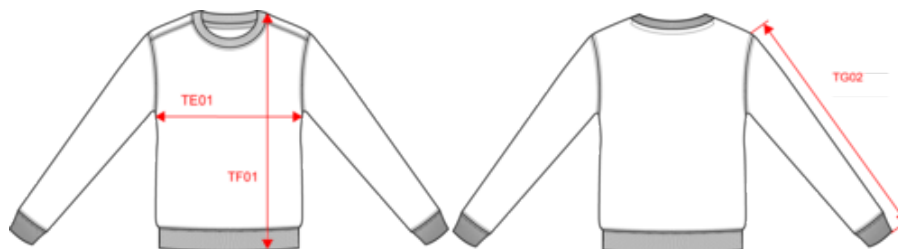

KARIBAN

K488

Crew neck sweatshirt

- 100% cotton outer: soft to the touch and smooth surface for perfect printability
- Made from 3-yarn LSF: hard-wearing and resistant in the wash.
- Household wash at 60°C for optimum cleanliness and durability over time.

80% cotton / 20% polyester (Ash Heather : 79% cotton / 20% polyester / 1% viscose). 100% cotton outer surface. LSF (Low Shrinkage Fleece) treatment. 3-thread brushed fleece in combed cotton. Set-in sleeves. Contrasting taped neck (Oxford Grey contrast for all colours, except for Oxford Grey and Ash Heather body where neck tape is Navy). Ribbed cuffs and hem.

Certifications

More information

Logistic

Country of origin

Customs code

KARIBAN

K488

Crew neck sweatshirt

Dimensions (cm)

Measurements in cm	XS	S	M	L	XL	XXL	3XL	4XL
TE01 - 1/2 chest width at 1.5cm below armhole	49.00	52.00	55.00	58.00	61.00	64.00	67.00	70.00
TF01 - Total height from HSP	68.00	70.00	72.00	74.00	76.00	78.00	80.00	82.00
TG02 - Long sleeve length	65.70	66.40	67.10	67.80	68.50	69.20	70.30	71.30