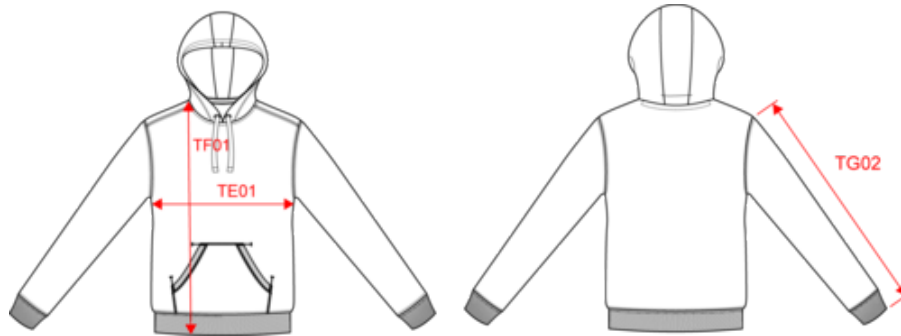

80% cotton / 20% polyester (Ash Heather : 79% cotton / 20% polyester / 1% viscose). 100% cotton outer surface. LSF (Low Shrinkage Fleece) treatment. 3-thread brushed fleece in combed cotton. Set-in sleeves. Contrasting taped neck (Oxford Grey contrast for all colours, except for Oxford Grey and Ash Heather body where neck tape is Navy). Waffle hood lining with drawstring. Kangaroo pockets. Ribbed cuffs and hem.

Dimensions (cm)

Measurements in cm	XS	S	M	L	XL	XXL	3XL	4XL
TE01 - 1/2 chest width at 1.5cm below armhole	49.00	52.00	55.00	58.00	61.00	64.00	67.00	70.00
TF01 - Total height from HSP	68.00	70.00	72.00	74.00	76.00	78.00	80.00	82.00
TG02 - Long sleeve length	65.60	66.40	67.10	68.00	68.60	69.40	70.45	71.40