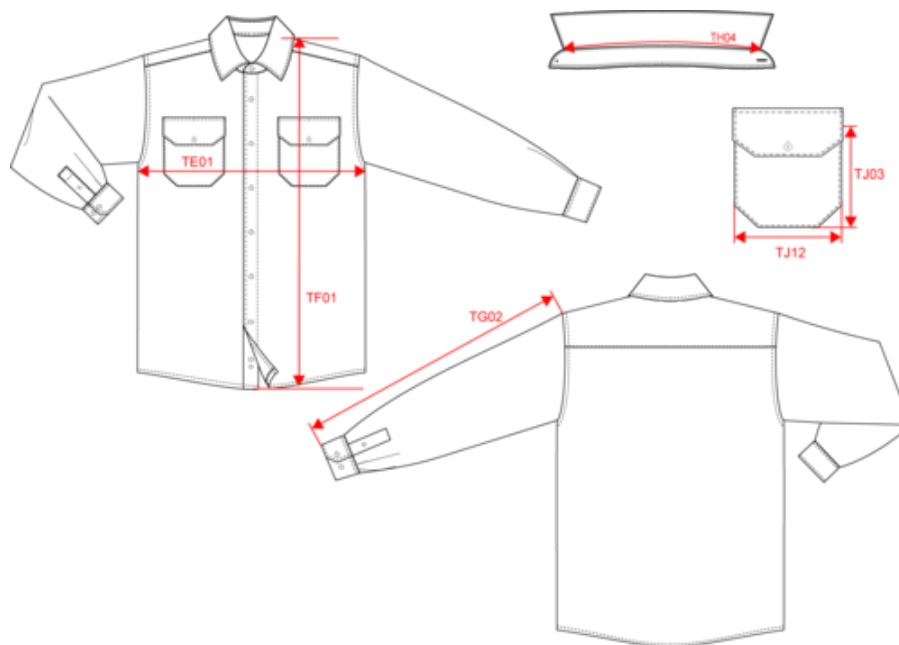

Dimensions (cm)

Measurements in cm	S	M	L	XL	XXL	3XL
TE01 - 1/2 chest width at 1.5cm below armhole	54.00	57.00	60.00	63.00	66.00	69.00
TF01 - Total height from HSP	75.50	77.50	79.50	81.50	83.50	85.50
TG02 - Long sleeve length	66.00	67.00	68.00	69.00	70.00	71.00
TH04 - Neckline length on collar from middle to middle	41.75	43.00	44.25	45.50	46.75	48.00
TJ03 - Chest patched pocket(s) height at side	13.00	13.00	14.00	14.00	15.00	15.00
TJ12 - Bottom patched pocket(s) top width	12.00	12.00	13.00	13.00	14.00	14.00