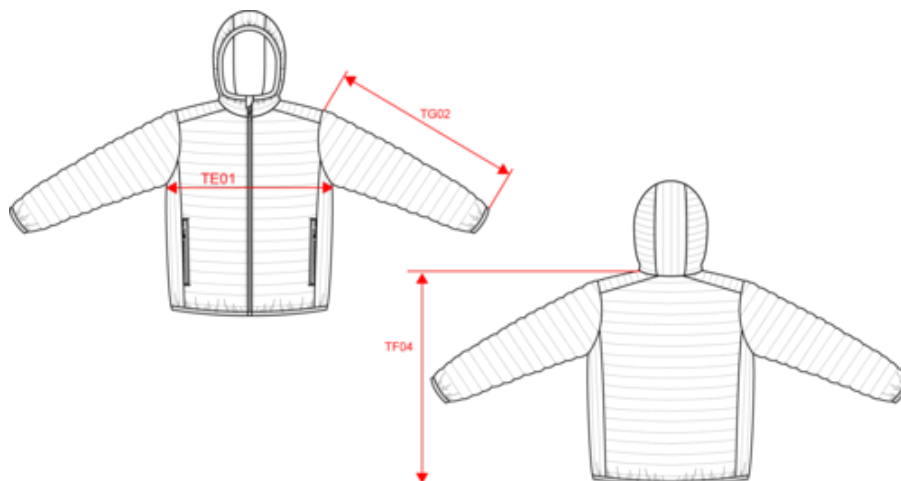

# KARIBAN

K6110

Men's lightweight hooded padded jacket

Dimensions (cm)

Measurements in cm	S	M	L	XL	XXL	3XL	4XL
TE01 - 1/2 chest width at 1.5cm below armhole	53.00	56.00	59.00	62.00	65.00	68.00	71.00
TF04 - Back total height from HSP	70.00	72.00	74.00	76.00	78.00	80.00	82.00
TG02 - Long sleeve length	66.25	67.25	68.25	69.25	70.25	71.25	72.25