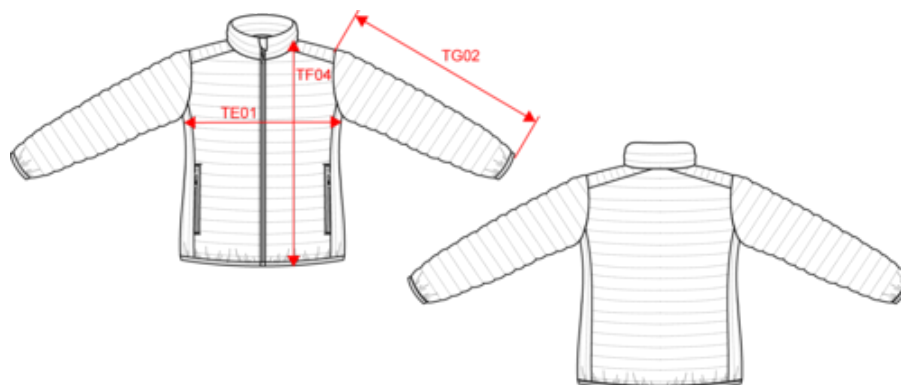

KARIBAN

K6121

Ladies' lightweight padded jacket

- Practical, warm and super light.
- Hard-wearing, supple and easy-care material.
- Folds up into storage bag.

Plain colors : 100% polyamide. Marl Silver : 70% polyester/30% polyamide. Marl Dark Grey: 70% polyamide/30% polyester. Polyester inner lining. Warm and ultra-light. Compressible in its storage bag. 2 zipped pockets in front. Contrasting interior: Convoy Grey for Black, Red, Marl Dark Grey and Marl Silver; Navy for Light Royal Blue, Mineral Green, Dark Khaki and Wine; Black for Forest Green; Dark Khaki for Jungle Camo. Tone-on-tone interior: Burnt Ochre for Burnt Ochre; Navy for Navy; White for White. Injected padding: the weight may vary depending on the areas of the garment. Total weight is indicative.

K6121

Ladies' lightweight padded jacket

Dimensions (cm)

Measurements in cm	XS	S	M	L	XL	XXL
TE01 - 1/2 chest width at 1.5cm below armhole	46.00	49.00	52.00	55.00	58.00	61.00
TF04 - Back total height from HSP	60.00	62.00	64.00	66.00	68.00	70.00
TG02 - Long sleeve length	64.00	65.00	66.00	67.00	68.00	69.00