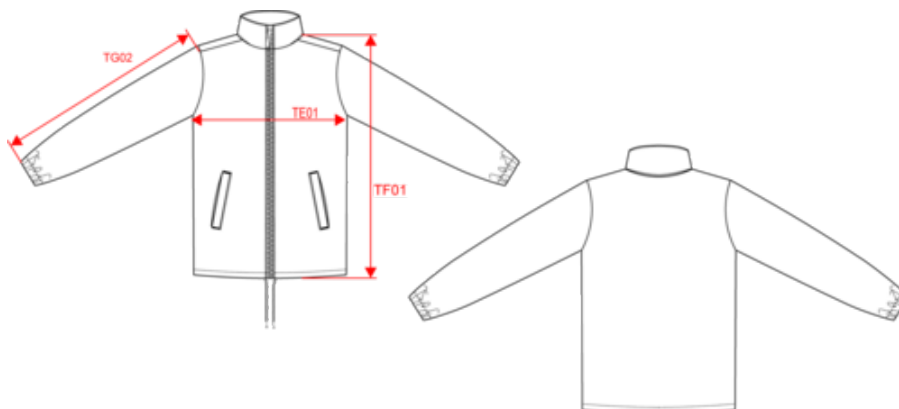

KARIBAN

K616

Windbreaker

Dimensions (cm)

Measurements in cm	XS	S	M	L	XL	XXL	3XL
TE01 - 1/2 chest width at 1.5cm below armhole	55.00	58.00	61.00	64.00	67.00	70.00	73.00
TF01 - Total height from HSP	75.50	77.50	79.50	81.50	83.50	85.50	87.50
TG02 - Long sleeve length	60.00	61.50	63.00	64.50	66.00	67.50	69.00