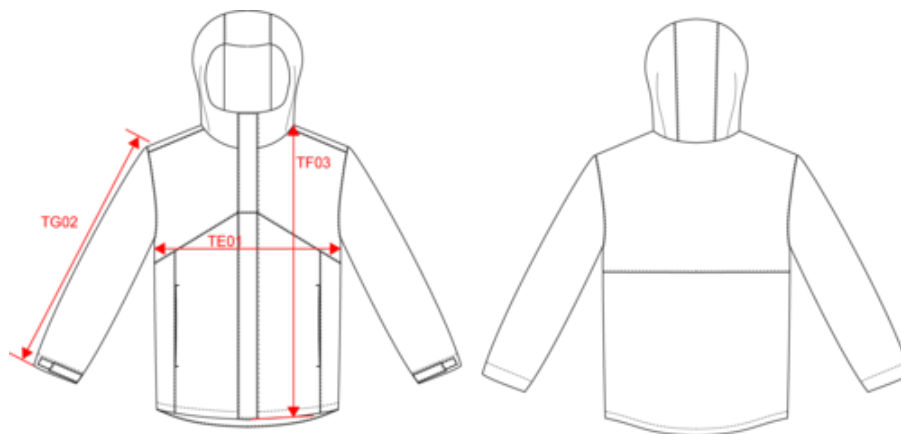

KARIBAN

K6169

Unisex bi-tone 3 in 1 waterproof hooded parka

Dimensions (cm)

Measurements in cm	XS	S	M	L	XL	XXL	3XL	4XL
TE01 - 1/2 chest width at 1.5cm below armhole	54.00	57.00	60.00	63.00	66.00	69.00	72.00	75.00
TF03 - Front total height from HSP	75.50	77.50	79.50	81.50	83.50	85.50	87.50	89.50