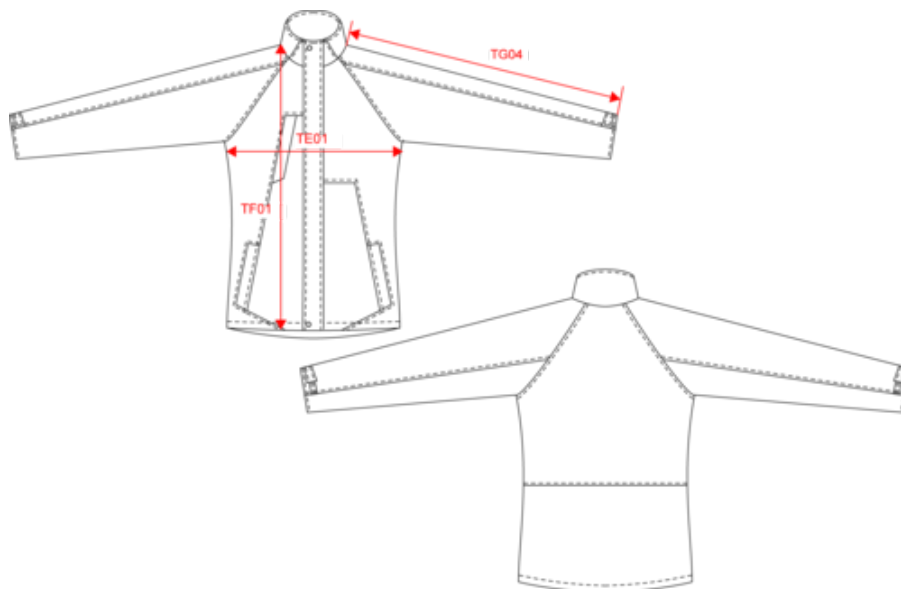

## Dimensions (cm)

Measurements in cm	XS	S	M	L	XL	XXL	3XL	4XL
TE01 - 1/2 chest width at 1.5cm below armhole	56.00	59.00	62.00	65.00	68.00	71.00	74.00	77.00
TF01 - Total height from HSP	77.25	79.25	81.25	83.25	85.25	87.25	89.25	91.25
TG04 - Raglan long sleeve length	80.75	82.50	84.25	86.00	87.75	89.50	91.25	93.00