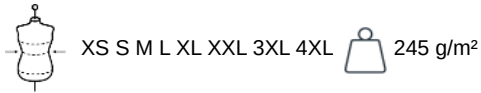

100% polyester outer with PVC coating. Water-resistant taped seams. 3-in-1 parka: dual-composition padding. Body: 100% polyester mesh. Sleeves: 100% polyester. Zip fastening and press stud placket. Fleece-lined neck. 3 zip pockets at the front with flap. Tear release adjustable cuffs. Press stud removable hood with mesh lining and stoppers. Inner zip access for decoration. Fleece jacket: 100% microfleece polyester. 100% polyester sleeve lining for easy removal. Zip fastening. 2 side pockets. Removable fleece jacket attached to parka by zip.