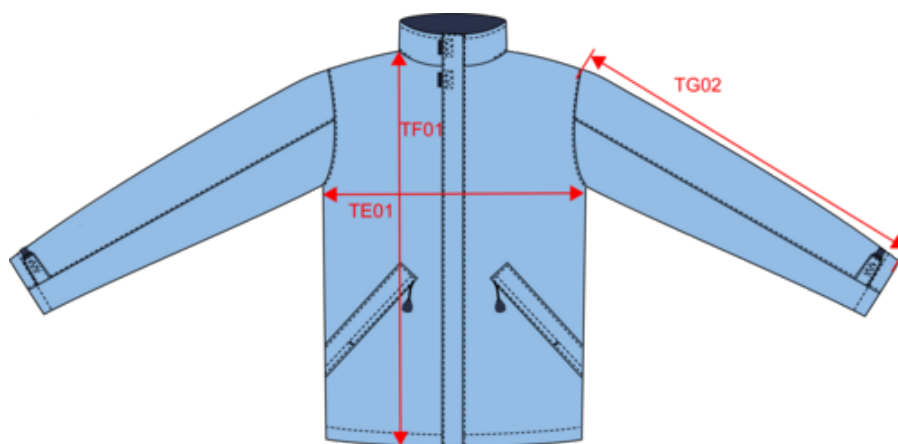

KARIBAN

K677

Quilted parka

- Supple and hard-wearing fabric.
- Quilted lining for heat retention and optimal comfort.
- Thick, functional and comfortable.

100% polyester Oxford outer - quilted polyester padding and lining. Zip fastening with tear release fastening and concealed press studs. 2 zipped outer pockets. 2 inside pockets (1 mobile phone pocket). Concealed hood. Fleece-lined collar. Zip access for decoration.

KARIBAN

K677

Quilted parka

Dimensions (cm)

Measurements in cm	XS	S	M	L	XL	XXL	3XL	4XL
TE01 - 1/2 chest width at 1.5cm below armhole	57.00	60.00	63.00	66.00	69.00	72.00	75.00	78.00
TF01 - Total height from HSP	79.95	84.95	86.95	88.95	90.95	92.95	94.95	96.95
TG02 - Long sleeve length	61.00	62.50	64.00	65.50	67.00	68.50	70.00	71.50