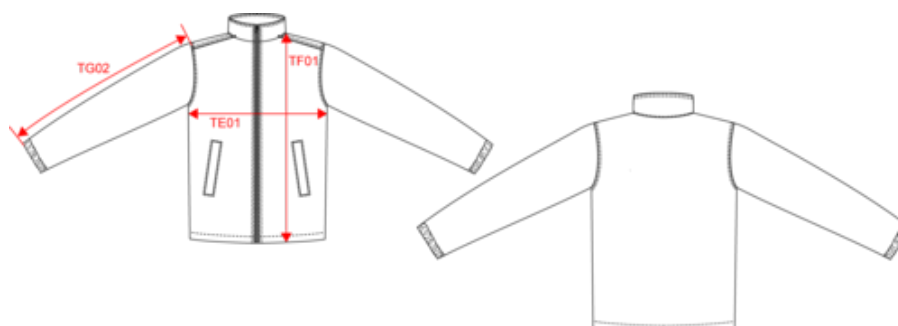

KARIBAN

K687

Men's lined wind breaker

- Acrylic coating for greater fabric waterproofing.
- Versatile and functional garment, a workwear essential.
- Jersey lining for added wind-breaker effect.

100% 210 T polyamide with acrylic coating. 100% polyester Heather Grey jersey lining. Concealed hood with elastic drawcord. Zip through front. 1 inner pocket and 2 front pockets. Elasticated drawcord with toggles at hem. Zip access for decoration.

K687

Men's lined wind breaker

Dimensions (cm)

| Measurements in cm | S | M | L | XL | XXL | 3XL | 4XL |
|---|-------|-------|-------|-------|-------|-------|-------|
| TE01 - 1/2 chest width at 1.5cm below armhole | 58.00 | 61.00 | 64.00 | 67.00 | 70.00 | 73.00 | 76.00 |
| TF01 - Total height from HSP | 77.00 | 79.00 | 81.00 | 83.00 | 85.00 | 87.00 | 89.00 |
| TG02 - Long sleeve length | 62.50 | 64.50 | 66.50 | 68.50 | 70.50 | 72.50 | 74.50 |