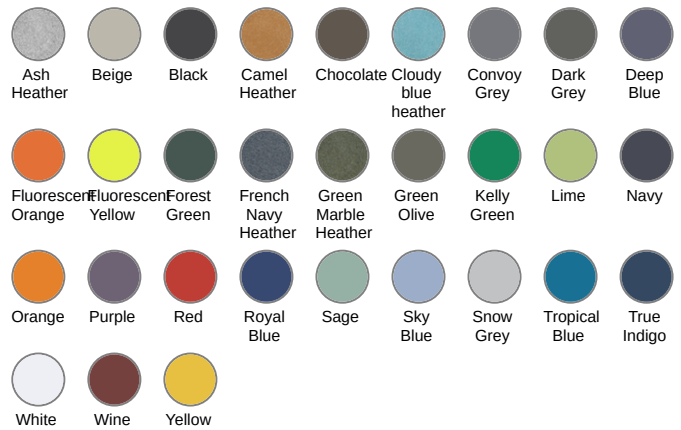

KARIBAN

K911

Men's microfleece zip jacket

- Hard-wearing and easy-care.
- Excellent thermal insulation.
- Anti-pilling treatment: maintains its smooth and soft appearance over time.

100% polyester microfleece with anti pill finish. Full zip front. 2 side zipped pockets.

Certifications

More information

Logistic

Country of origin

Customs code

Also available in version

K907 K920 K907