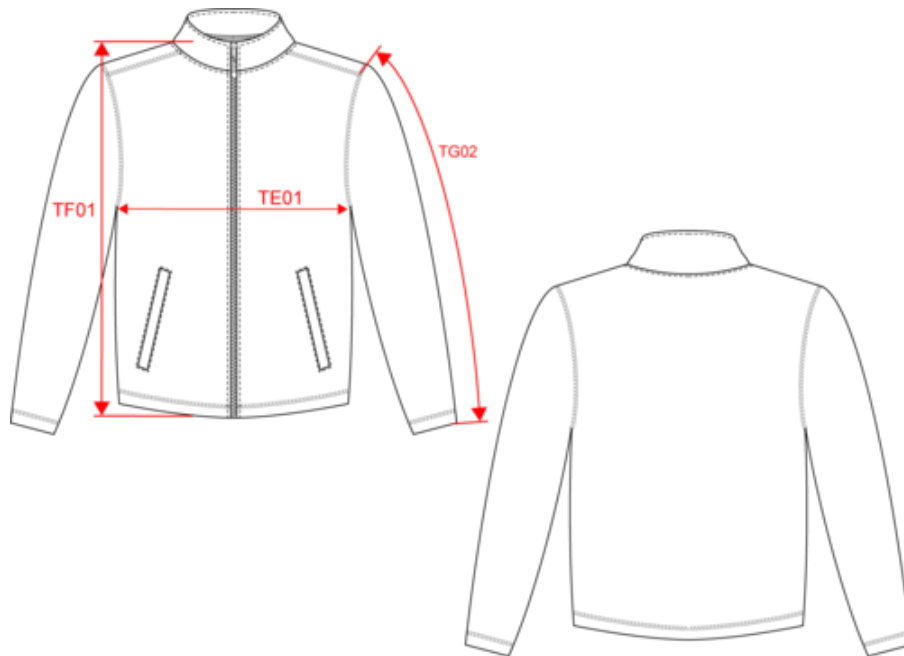

KARIBAN

K911

Men's microfleece zip jacket

- Hard-wearing and easy-care.
- Excellent thermal insulation.
- Anti-pilling treatment: maintains its smooth and soft appearance over time.

100% polyester microfleece with anti pill finish. Full zip front. 2 side zipped pockets.

K911

Men's microfleece zip jacket

Dimensions (cm)

Measurements in cm	S	M	L	XL	XXL	3XL	4XL	5XL
TE01 - 1/2 chest width at 1.5cm below armhole	53.00	56.00	59.00	62.00	65.00	68.00	71.00	74.00
TF01 - Total height from HSP	69.00	71.00	73.00	75.00	77.00	79.00	81.00	83.00
TG02 - Long sleeve length	64.00	65.50	67.00	68.50	70.00	71.50	73.00	74.50