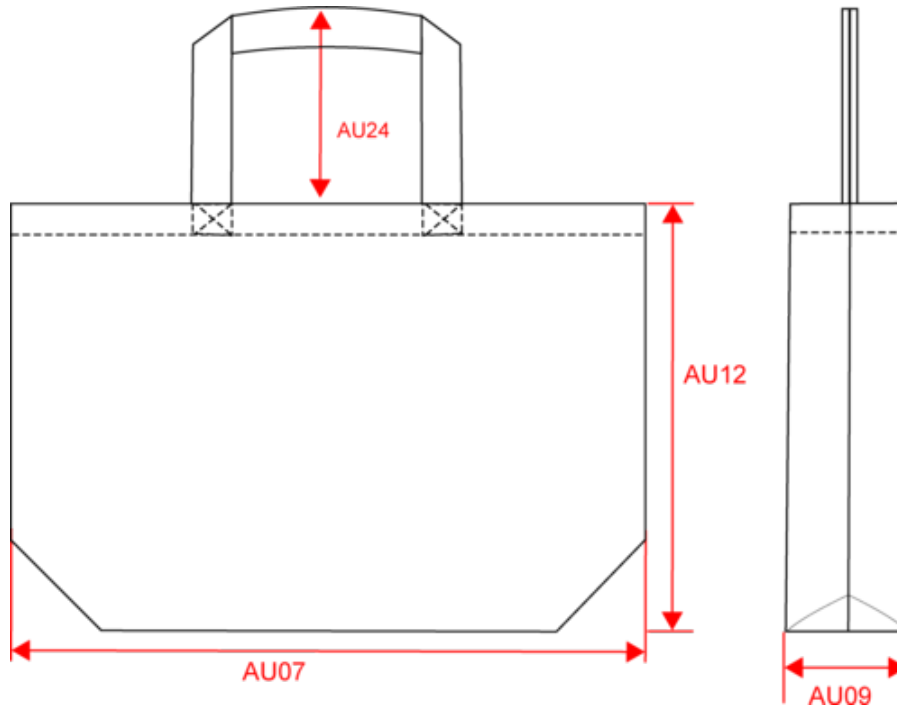

42029298

Large juco hold-all bag

Dimensions (cm)

Measurements in cm	One Size
AU07 - Total width	72.00
AU09 - Depth of bottom part	15.00
AU12 - Total height	48.00
AU24 - Handle height	27.50

KI0228

Large juco hold-all bag

Natural

RVB : 229,227,215
Pantone C : 7534C
Pantone TCX : 12-0404TCX

Red

RVB : 195,32,54
Pantone C : 200C
Pantone TCX : 19-1664TCX

Logistic

1

40

Sizes	Width (cm)	Height (cm)	Length (cm)	Net weight (kg)	Gross weight (kg)	Pieces/Box	Pieces/Bundle
One Size	38.00	36.00	52.00	12	13.4	40	1