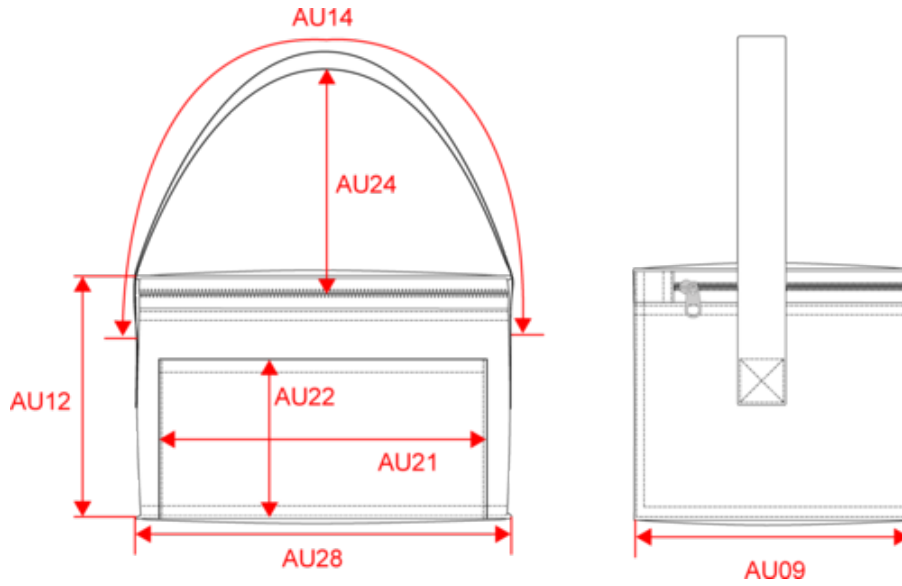

Cool bag in 210D polyester aluminium lining. Front pocket for easy decoration access. Can hold up to 6 cans.

Certifications

More information

Logistic

10

100

Country of origin

CN - China

Customs code

42029298

Dimensions (cm)

Measurements in cm	One Size
AU09 - Depth of bottom part	15.00
AU12 - Total height	15.00
AU14 - Handle length	60.00
AU21 - Front pocket width	17.00
AU22 - Front pocket height	11.00
AU24 - Handle height	21.00
AU28 - Bottom width	20.00