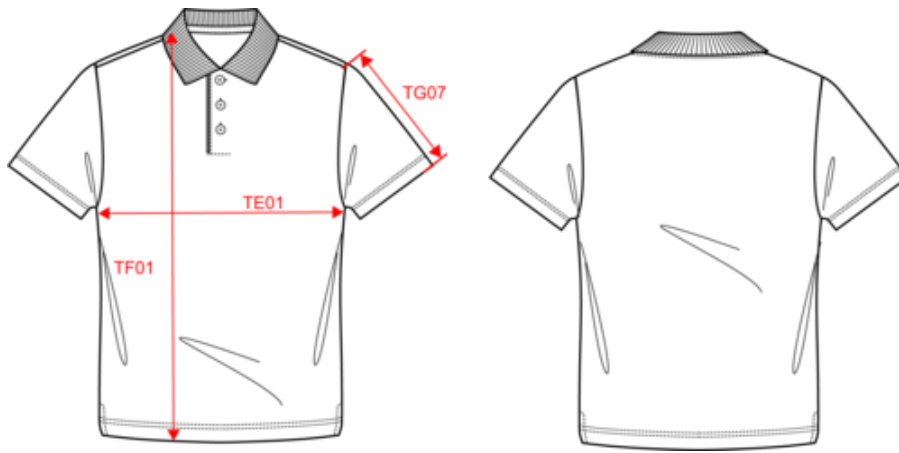

About

- Made from more eco-friendly and more ethical organic cotton.
- No label: 100% customisable for your brand.
- Soft feel and smooth surface, easy to decorate.

100% organic cotton. Ringspun combed cotton. Jersey knit. Straight fit. Enzyme-washed. Rib neckline. 3-button placket with over stitching. Pearly tone-on-tone recycled plastic buttons. Tone-on-tone taped neck. Side slits with tone-on-tone inner taped neck in main material. Backed shoulders. Double over stitching on cuffs and bottom hem.

CO 100717
IFTH
www.oeko-tex.com

NS200
Eco-friendly men's polo shirt

Dimensions (cm)

Measurements in cm	S	M	L	XL	XXL	3XL
TE01 - 1/2 chest width at 1.5cm below armhole	50.00	53.00	56.00	59.00	62.00	65.00
TF01 - Total height from HSP	70.00	72.00	74.00	76.00	78.00	80.00
TG07 - Short sleeve length	21.50	22.25	23.00	23.75	24.50	25.25