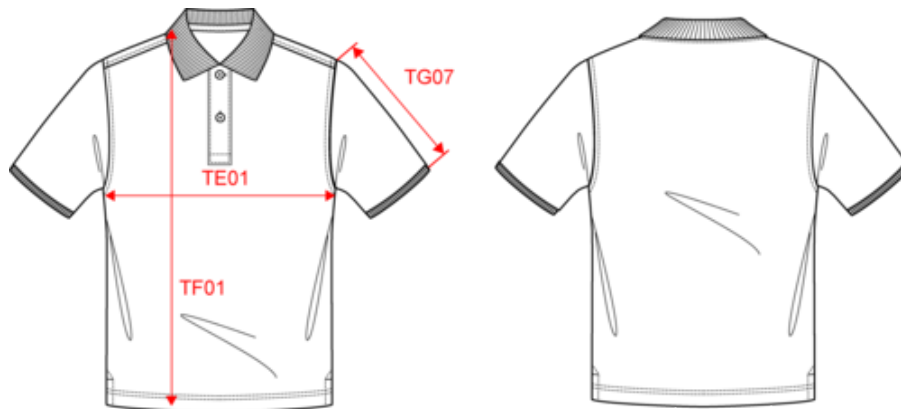

**About**

- Enzyme-washed for a perfectly clear and smooth printing surface.
- No label: 100% customisable for your brand.
- Comfortable piqué knit.

100% organic cotton. Straight fit. Combed cotton. Piqué knit. Enzyme-washed. Side slits. 1 x 1 rib neckline and cuffs. Two-button placket with ribbed finish. Pearly contrasting recycled plastic buttons. Tone-on-tone taped neck finish in the main material inside the collar. Backing at the shoulders in the main material. Twin-needle finish on bottom hem. Raw Natural is distinguished by its raw, visually textured appearance, dotted with fine particles visible to the naked eye.

**Colours**

**Certifications**

**NS207**  
Eco-friendly men's piqué polo shirt

Dimensions (cm)

Measurements in cm	S	M	L	XL	XXL	3XL	4XL
TE01 - 1/2 chest width at 1.5cm below armhole	50.00	53.00	56.00	59.00	62.00	65.00	68.00
TF01 - Total height from HSP	70.00	72.00	74.00	76.00	78.00	80.00	82.00
TG07 - Short sleeve length	21.50	22.25	23.00	23.75	24.50	25.25	26.00