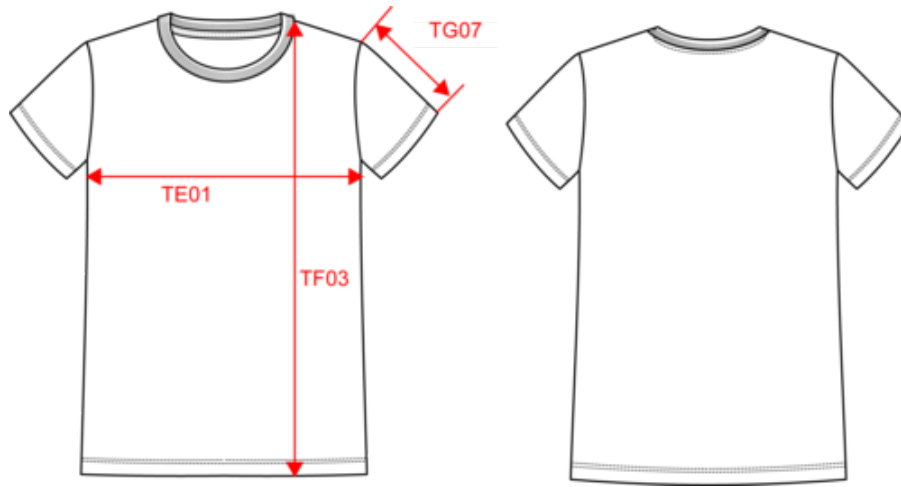

100 % organic cotton. Ringspun combed cotton. Straight fit. Side stitching. Enzyme washed. 1 x 1 ribbed neckline. Inner taped neck in main material. Single stitch neckline. Backed shoulders. Twin needle finish at cuffs and hem. Garment dyed after assembly: colours may vary slightly. The colour may rub off on contact with light surfaces or clothing.

 165 g/m² 

Sizes

 XS S M L XL XXL

More information

Logistic

 10

Country of origin

 50

NS316
Eco-friendly ladies' washed effect t-shirt

Dimensions (cm)

Measurements in cm	XS	S	M	L	XL	XXL
TE01 - 1/2 chest width at 1.5cm below armhole	43.00	46.00	49.00	52.00	55.00	58.00
TF03 - Front total height from HSP	60.00	62.00	64.00	66.00	68.00	70.00
TG07 - Short sleeve length	16.00	16.75	17.50	18.25	19.00	19.75

Washed Petal Rose
 RVB : 192,150,147
 Pantone C : 7612C
 Pantone TCX : 15-1607TCX

Logistic

Sizes	Width (cm)	Height (cm)	Length (cm)	Net weight (kg)	Gross weight (kg)	Pieces/Box	Pieces/Bundle
XS	40.00	17.00	60.00	6.8	5.5	50	10
S	40.00	17.00	60.00	7.3	6	50	10
M	40.00	17.00	60.00	7.8	6.5	50	10
L	40.00	19.00	60.00	8.2	6.7	50	10
XL	40.00	19.00	60.00	8.7	7.2	50	10
XXL	40.00	19.00	60.00	9.2	7.7	50	10