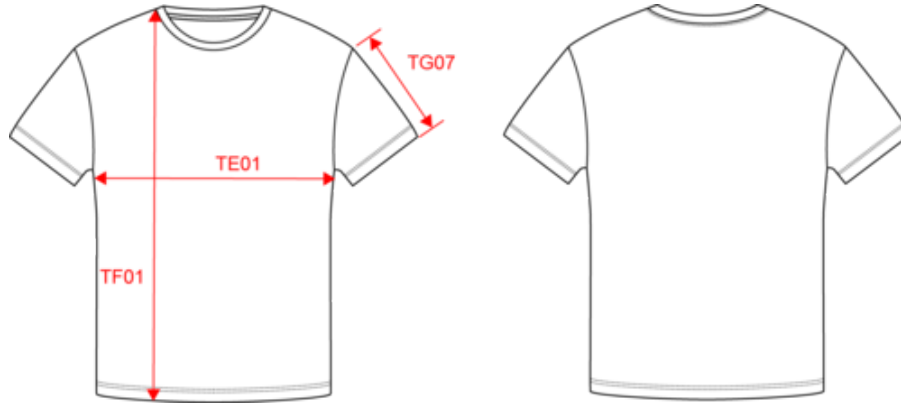

100% organic cotton. Combed cotton. Regular fit with dropped shoulders. Side seams. Enzyme-washed. 1x1 ribbed neckline. Shoulders reinforced in main material. Double over stitching on cuffs and hem. This product is traceable thanks to Aware™ technology. From the start of the production process, Aware™ physical tracers, which act as a unique fingerprint, are integrated into the raw material. These tracers carry a unique, tamper-proof code, enabling the product to be authenticated by an Aware™ scanner. This information is then recorded in the blockchain, enabling the life of the product to be traced. The data is made public by a QR Code affixed to a label that gives access to the garment's digital passport, offering complete visibility of the production process and guaranteeing transparent management of the textile supply chain.

Dimensions (cm)

Measurements in cm	XXS	XS	S	M	L	XL	XXL	3XL
TE01 - 1/2 chest width at 1.5cm below armhole	46.00	49.00	52.00	55.00	58.00	61.00	64.00	67.00
TF01 - Total height from HSP	67.00	69.00	71.00	73.00	75.00	77.00	79.00	81.00
TG07 - Short sleeve length	17.50	18.00	18.50	19.00	19.50	20.00	20.50	21.00