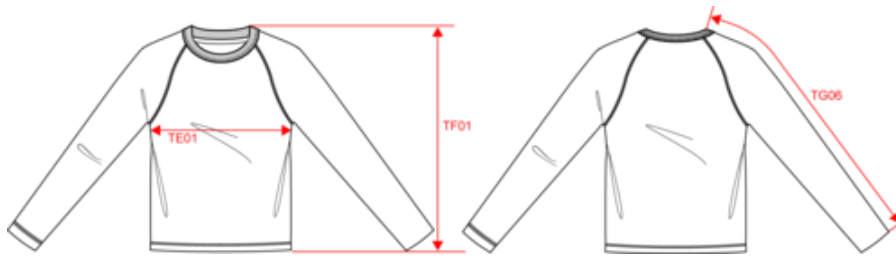

**About**

- Made from 100% organic cotton.
- Perfectly smooth surface for optimum customisation.
- No label: 100% customisable for your brand.

100 % organic cotton. Combed cotton. Straight fit. Side stitching. Faded look. Raglan sleeves. Crew neck with 1 x 1 ribbed neckline. Coverstitching on raglan sleeves, cuffs and hem. Inner taped neck with herringbone. Garment dyed after assembly: colours may vary slightly. The colour may rub off on contact with light surfaces or clothing.

| Measurements in cm                                  | XS    | S     | M     | L     | XL    | XXL   | 3XL   |
|---|-------|-------|-------|-------|-------|-------|-------|
| TE01 - 1/2 chest width at 1.5cm below armhole       | 46.00 | 49.00 | 52.00 | 55.00 | 58.00 | 61.00 | 64.00 |
| TF01 - Total height from HSP                        | 67.00 | 69.00 | 71.00 | 73.00 | 75.00 | 77.00 | 79.00 |
| TG06 - Raglan long sleeve length (binding included) | 75.50 | 77.25 | 79.00 | 80.75 | 82.50 | 84.25 | 86.00 |