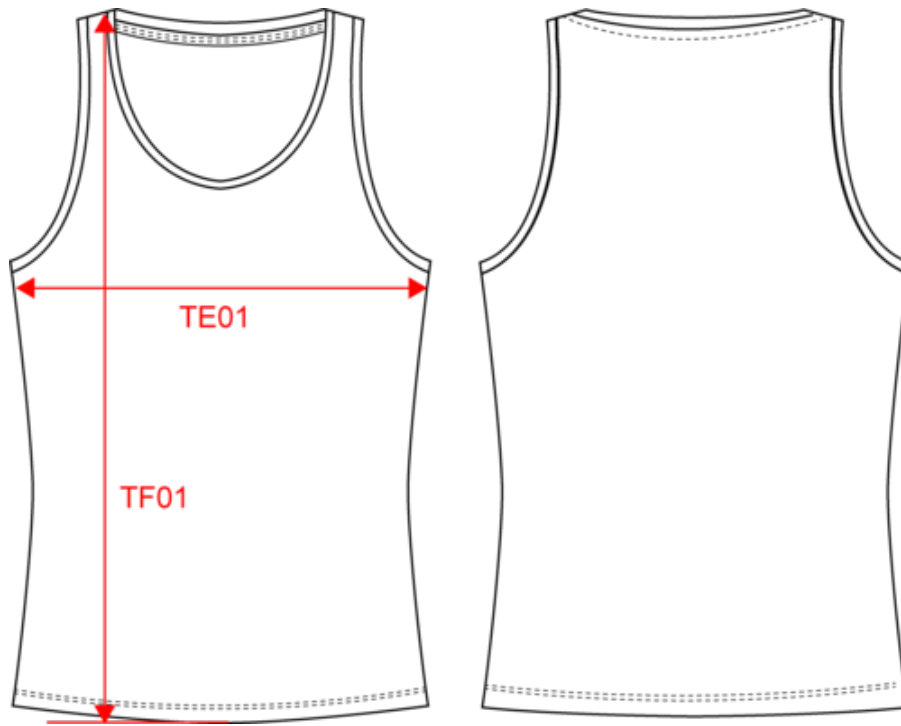

About

- Made from more eco-friendly and more ethical organic cotton.
- No label: 100% customisable for your project.
- Perfectly smooth surface for optimum customisation.

100 % organic cotton. Ringspun combed cotton. Straight fit. Side stitching. 1 x 1 ribbed neckline and armholes. Inner taped neck in main material. Twin needle finish at hem.

 155 g/m² 

Sizes

 XS S M L XL XXL

More information

Logistic

 10

 100

Country of origin

BD - Bangladesh

Customs code

61091000

Colours

 Black
  Jade Green
  Mineral Grey
  Navy Blue
  Organic Khaki
  Pearl Rose
  Petal Rose
  Wet Sand
  White

Certifications

NS341
Eco-friendly ladies' tank top

Dimensions (cm)

Measurements in cm	XS	S	M	L	XL	XXL
TE01 - 1/2 chest width at 1.5cm below armhole	39.50	42.50	45.50	48.50	51.50	54.50
TF01 - Total height from HSP	60.50	62.50	64.50	66.50	68.50	70.50

NS341

Eco-friendly ladies' tank top