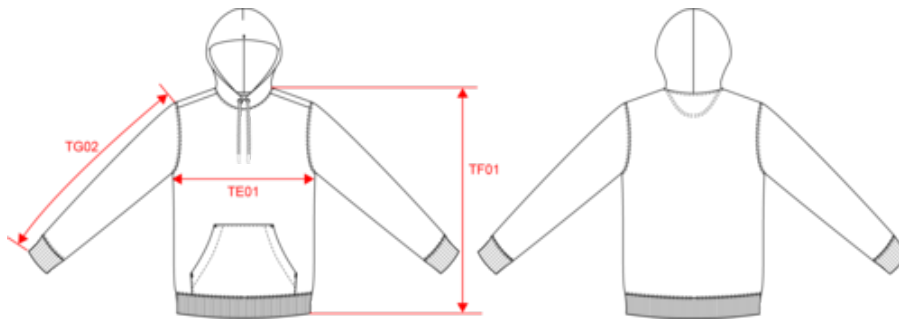

About

- 3-yarn LSF (Low Shrinkage Fleece) design: hard-wearing and wash-resistant.
- Wide choice of colours.
- Soft surface and cosy inner.

85 % organic cotton / 15 % post-consumer recycled polyester. Ringspun combed cotton. Straight fit. Enzyme washed. 3-ply brushed fleece, LSF (Low Shrinkage Fleece: pre-shrunk fleece). 1/2 circle in the back. Kangaroo pocket. 1 x 1 rib bottom hem and cuffs. Double over stitching on cuffs, armholes, bottom hem and 1/2 circle. Taped neck inside at the back. Lined hood in main material with drawstring tie-off. Round drawstring with recycled metal tips and eyelets. Raw Natural is distinguished by its raw, visually textured appearance, dotted with fine particles visible to the naked eye.

NS401
Eco-friendly unisex hooded sweatshirt

Dimensions (cm)

| Measurements in cm | XXS | XS | S | M | L | XL | XXL | 3XL | 4XL |
|---|-------|-------|-------|-------|-------|-------|-------|-------|-------|
| TE01 - 1/2 chest width at 1.5cm below armhole | 46.00 | 49.00 | 52.00 | 55.00 | 58.00 | 61.00 | 64.00 | 67.00 | 70.00 |
| TF01 - Total height from HSP | 66.00 | 68.00 | 70.00 | 72.00 | 74.00 | 76.00 | 78.00 | 80.00 | 82.00 |
| TG02 - Long sleeve length | 62.00 | 63.00 | 64.00 | 65.00 | 66.00 | 67.00 | 68.00 | 69.00 | 70.00 |