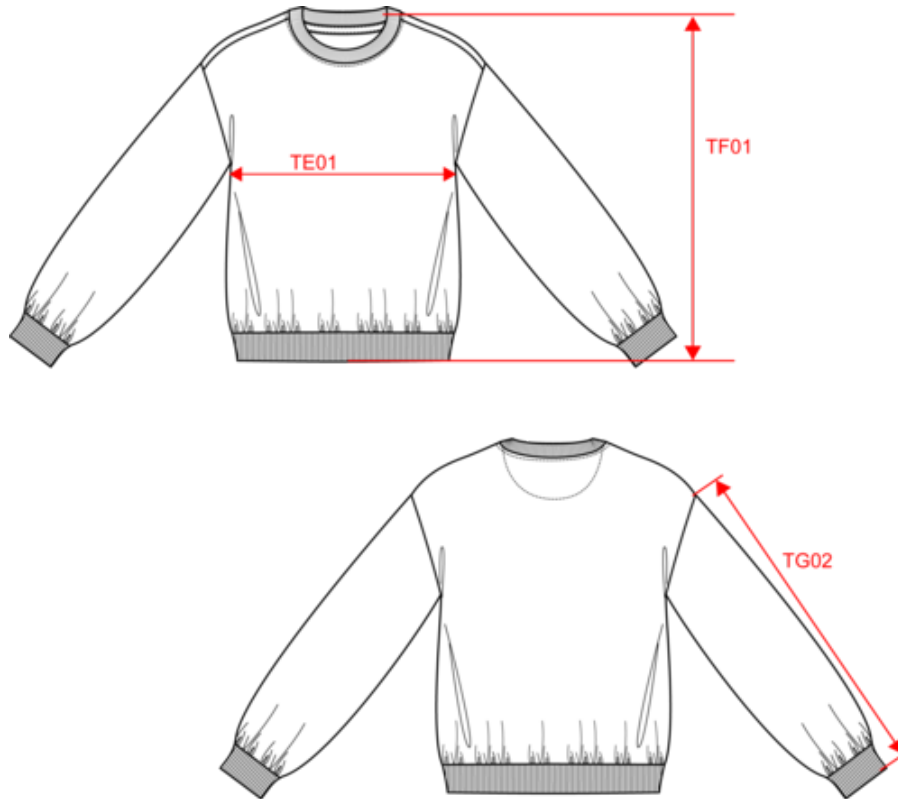

**About**

- Made in Portugal.
- Made from more eco-friendly and more ethical organic cotton.
- No label: 100% customisable for your project.

100 % organic cotton. Made in Portugal. Ringspun combed cotton. Oversized fit with dropped shoulders. Enzyme washed. French Terry inner. 1/2 circle in the back. Cover stitch on the neckline, armholes, cuffs and bottom hem. 1 x 1 rib cuffs and bottom hem. Inner taped neckline with herringbone. Garment dyed after assembly: colours may vary slightly from item to item. The colour may rub off on contact with light surfaces.

## NS415

Eco-friendly unisex oversize French Terry sweatshirt

Dimensions (cm)

Measurements in cm	XS	S	M	L	XL	XXL
TE01 - 1/2 chest width at 1.5cm below armhole	61.00	64.00	67.00	70.00	73.00	76.00
TF01 - Total height from HSP	61.50	63.50	65.50	67.50	69.50	71.50
TG02 - Long sleeve length	48.00	48.75	49.50	50.25	51.00	51.75