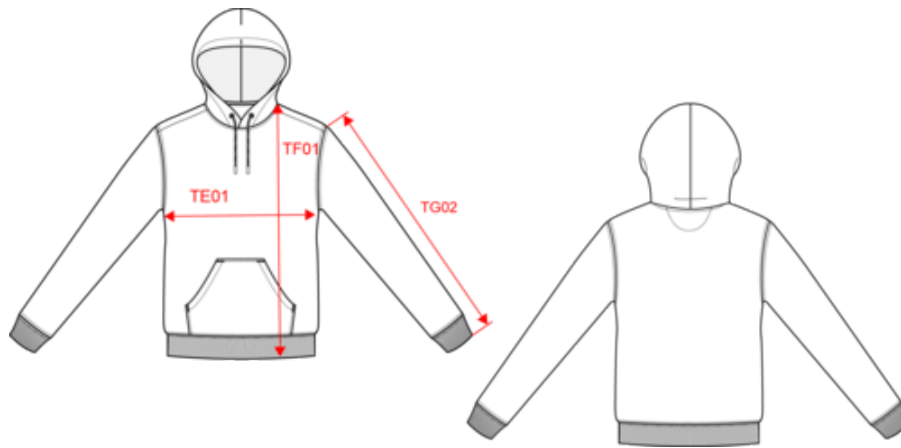

**About**

- No label: 100% customisable to your project.
- Perfectly smooth surface for optimum customisation.
- 3-yarn LSF (Low Shrinkage Fleece) design: hard-wearing and wash-resistant.

85% organic cotton, 15% post-consumer recycled polyester. Combed cotton. Straight fit. 3-ply brushed fleece LSF (Low Shrinkage Fleece: pre-shrunk fleece). Enzyme-washed. 1x1 rib bottom hem and cuffs. Matching jersey taped neck inside collar. Twin-needle saddle over stitching on armholes, cuffs and hem. Darted hood with over stitching, lined in main fabric with drawstring fastening. Round drawstring with recycled metal tips and eyelets. Kangaroo pocket. Half-circle at the back.

61102099

**Colours**

**Certifications**

**NS444**  
Eco-friendly unisex hooded sweatshirt

**Dimensions (cm)**

Measurements in cm	XXS	XS	S	M	L	XL	XXL	3XL	4XL
TE01 - 1/2 chest width at 1.5cm below armhole	46.00	49.00	52.00	55.00	58.00	61.00	64.00	67.00	70.00
TF01 - Total height from HSP	65.50	67.50	69.50	71.50	73.50	75.50	77.50	79.50	81.50
TG02 - Long sleeve length	61.50	62.50	63.50	64.50	65.50	66.50	67.50	68.50	69.50