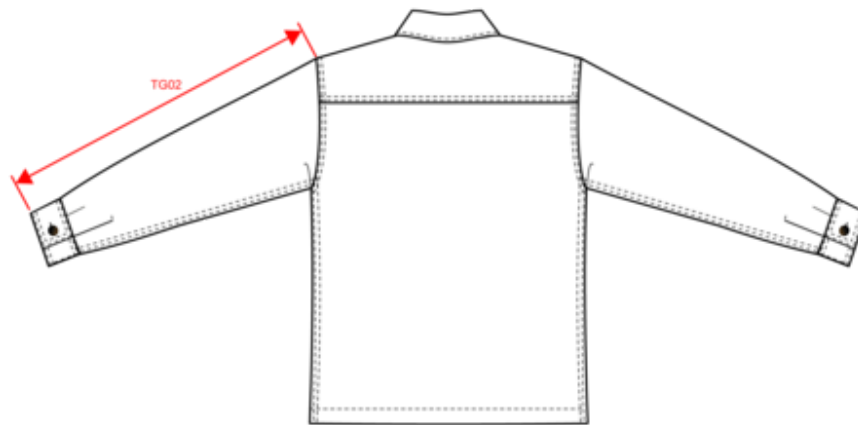

## Dimensions (cm)

Measurements in cm	S	M	L	XL	XXL	3XL
TE01 - 1/2 chest width at 1.5cm below armhole	53.00	56.00	59.00	62.00	65.00	68.00
TF01 - Total height from HSP	72.00	74.00	76.00	78.00	80.00	82.00
TG02 - Long sleeve length	65.00	66.00	67.00	68.00	69.00	70.00