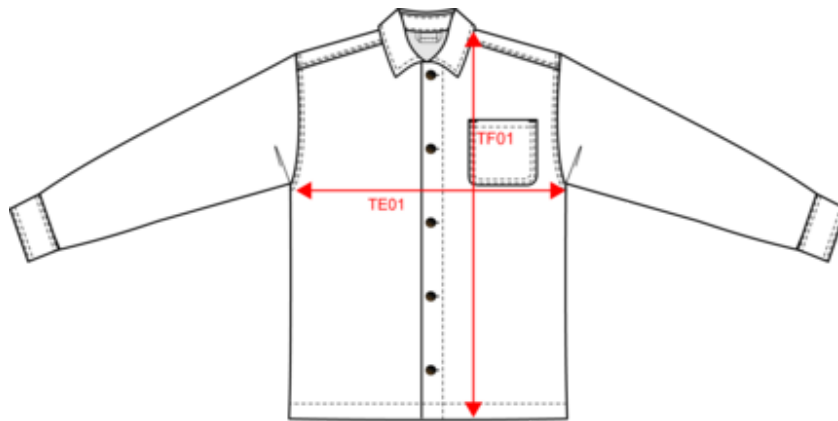

## Dimensions (cm)

Measurements in cm	S	M	L	XL	XXL	3XL
TE01 - 1/2 chest width at 1.5cm below armhole	53.00	56.00	59.00	62.00	65.00	68.00
TF01 - Total height from HSP	72.00	74.00	76.00	78.00	80.00	82.00
TG02 - Long sleeve length	65.00	66.00	67.00	68.00	69.00	70.00