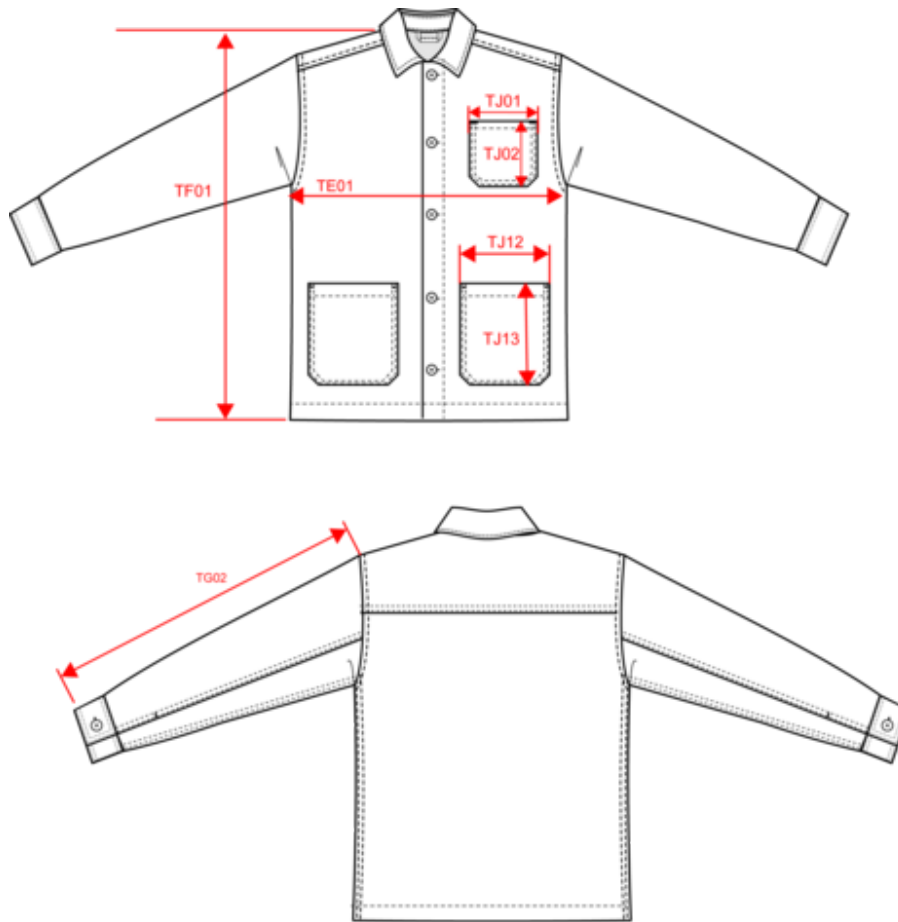

Dimensions (cm)

Measurements in cm	S	M	L	XL	XXL	3XL
TE01 - 1/2 chest width at 1.5cm below armhole	54.00	57.00	60.00	63.00	66.00	69.00
TF01 - Total height from HSP	73.00	75.00	77.00	79.00	81.00	83.00
TG02 - Long sleeve length	65.00	66.00	67.00	68.00	69.00	70.00
TJ01 - Chest patched pocket(s) top width	12.00	12.00	13.00	13.00	14.00	14.00
TJ02 - Chest patched pocket(s) height at highest point	13.00	13.00	14.00	14.00	15.00	15.00
TJ12 - Bottom patched pocket(s) top width	15.00	15.00	16.00	16.00	17.00	17.00
TJ13 - Bottom patched pocket(s) height at highest point	17.00	17.00	18.00	18.00	19.00	19.00