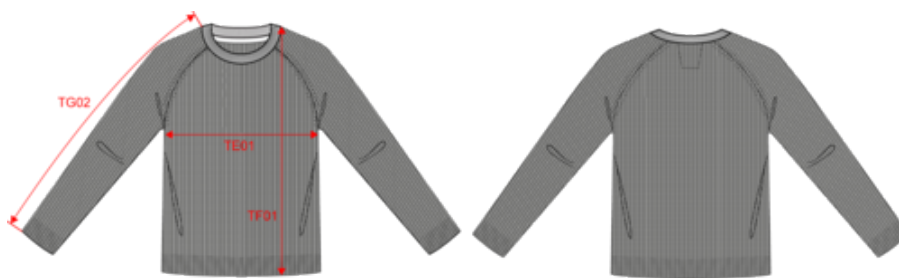

About

- Made from a blend of responsible materials.
- "Fully Fashion" knit.
- Raglan sleeves for greater comfort.

50 % organic cotton / 50 % post-consumer recycled polyester. 5 gauge. Straight fit. Personalisation patch inside neck. Contrasting Navy Blue herringbone taped neck across all colourways. Raglan sleeves. Knitted entirely in 1 x 1 rib and « Fully Fashion » assembly. Average weight in size L: 850g.

NO
LABEL

 ORGANIC
COTTON

 POST CONSUMER
RECYCLED POLYESTER

 24
h

 COLOURS

 VEGAN

NS911
Eco-friendly men's chunky knit jumper

Dimensions (cm)

Measurements in cm	S	M	L	XL	XXL	3XL
TE01 - 1/2 chest width at 1.5cm below armhole	50.00	53.00	56.00	59.00	62.00	65.00
TF01 - Total height from HSP	68.00	70.00	72.00	74.00	76.00	78.00
TG02 - Long sleeve length	76.50	77.50	78.50	79.50	80.50	81.50