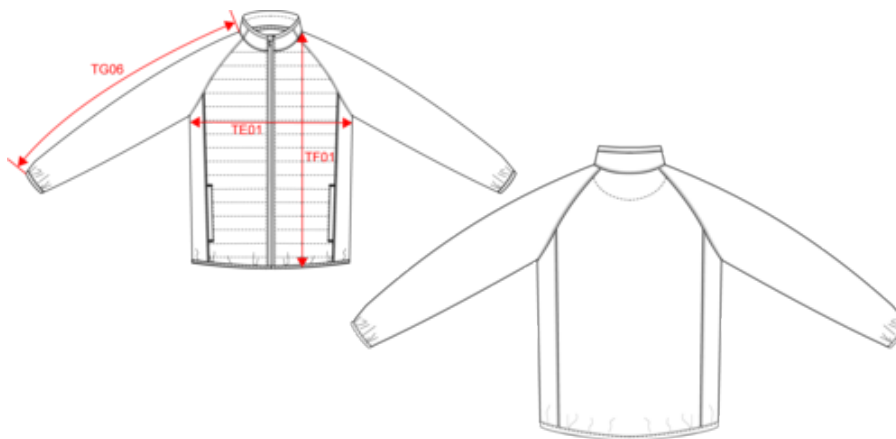

PROACT[®]

PA233

Dual-fabric sports jacket

- Super resistant ripstop fabric.resistant
- Ultra-comfortable fabric with water repellent treatment.
- Elasticated binding on neck, cuffs and hem.

Outer: 100% polyamide ripstop body. 90% polyester/10% elastane sleeves and back (Marl grey/ Sporty navy: 100% polyester). Inner padding: 100% polyester. Ultra-comfortable fabric with water-repellent treatment. 2 zipped front pockets. Contrast zip. Elasticated binding at neck, sleeves and hem.

Dimensions (cm)

Measurements in cm	XS	S	M	L	XL	XXL	3XL
TE01 - 1/2 chest width at 1.5cm below armhole	46.50	49.50	52.50	55.50	58.50	61.50	64.50
TF01 - Total height from HSP	66.00	68.00	70.00	72.00	74.00	76.00	78.00
TG06 - Raglan long sleeve length (binding included)	72.75	75.00	77.75	80.50	83.25	86.00	88.75