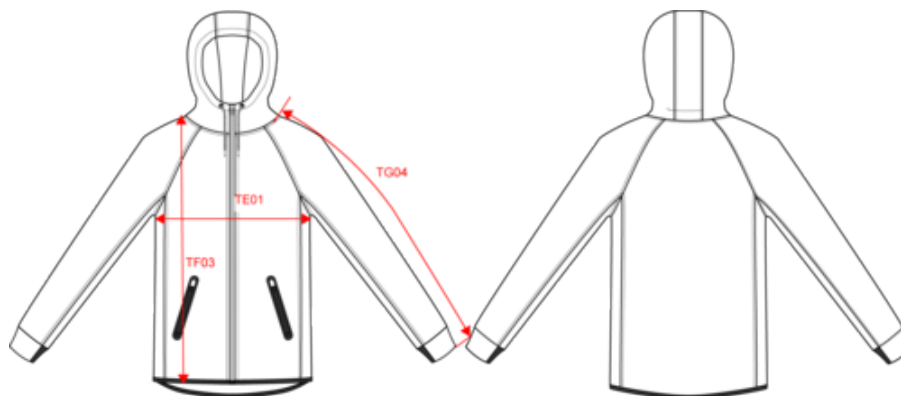

### Dimensions (cm)

Measurements in cm	XS	S	M	L	XL	XXL	3XL
TE01 - 1/2 chest width at 1.5cm below armhole	48.00	51.00	54.00	57.00	60.00	63.00	66.00
TF03 - Front total height from HSP	66.00	68.00	70.00	72.00	74.00	76.00	78.00
TG04 - Raglan long sleeve length	74.25	76.00	77.75	79.50	81.25	83.00	84.75