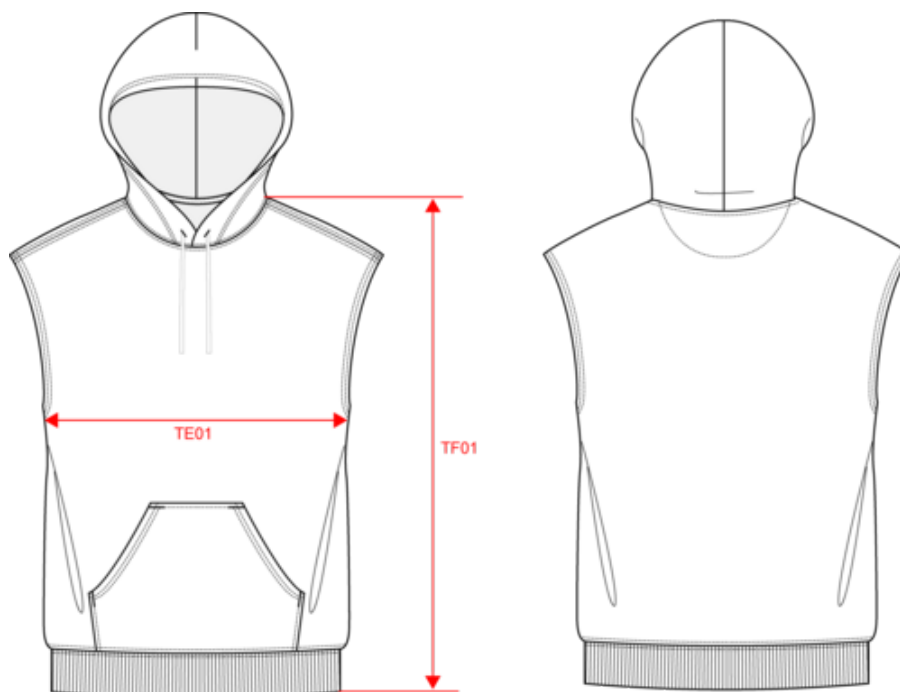

### Dimensions (cm)

Measurements in cm	XS	S	M	L	XL	XXL	3XL	4XL
TE01 - 1/2 chest width at 1.5cm below armhole	51.00	54.00	57.00	60.00	63.00	66.00	69.00	72.00
TF01 - Total height from HSP	66.00	68.00	70.00	72.00	74.00	76.00	78.00	80.00