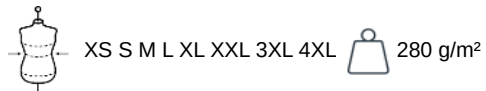

PROACT.®

PA393

Unisex Sleeveless Hoodie

- Soft brushed fleece for maximum comfort.
- Lined hood.
- Practical kangaroo pocket.

80% cotton/20% polyester. Brushed fleece. Regular fit. Hood lined in jersey fabric with matching flat drawstring. Kangaroo pockets. 1x1 rib hem. Half moon back neckline. Detachable brand label.