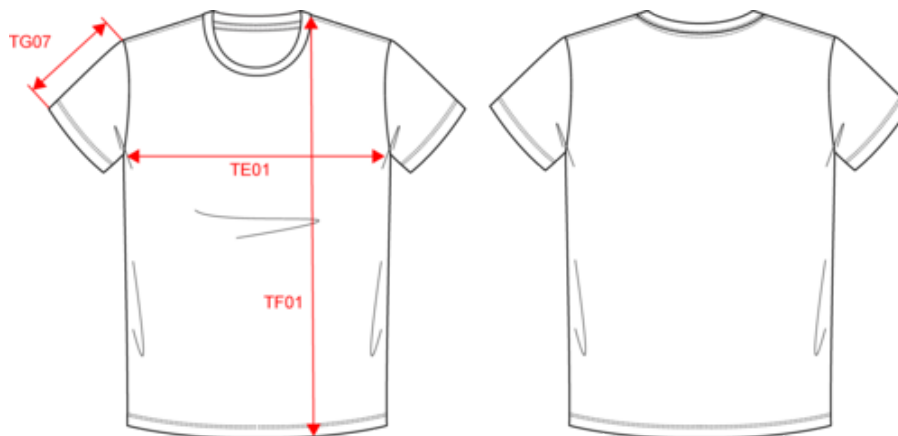

## Dimensions (cm)

Measurements in cm	XS	S	M	L	XL	XXL	3XL
TE01 - 1/2 chest width at 1.5cm below armhole	47.00	50.00	53.00	56.00	59.00	62.00	65.00
TF01 - Total height from HSP	68.00	70.00	72.00	74.00	76.00	78.00	80.00
TG07 - Short sleeve length	21.75	22.50	23.25	24.00	24.75	25.50	26.25