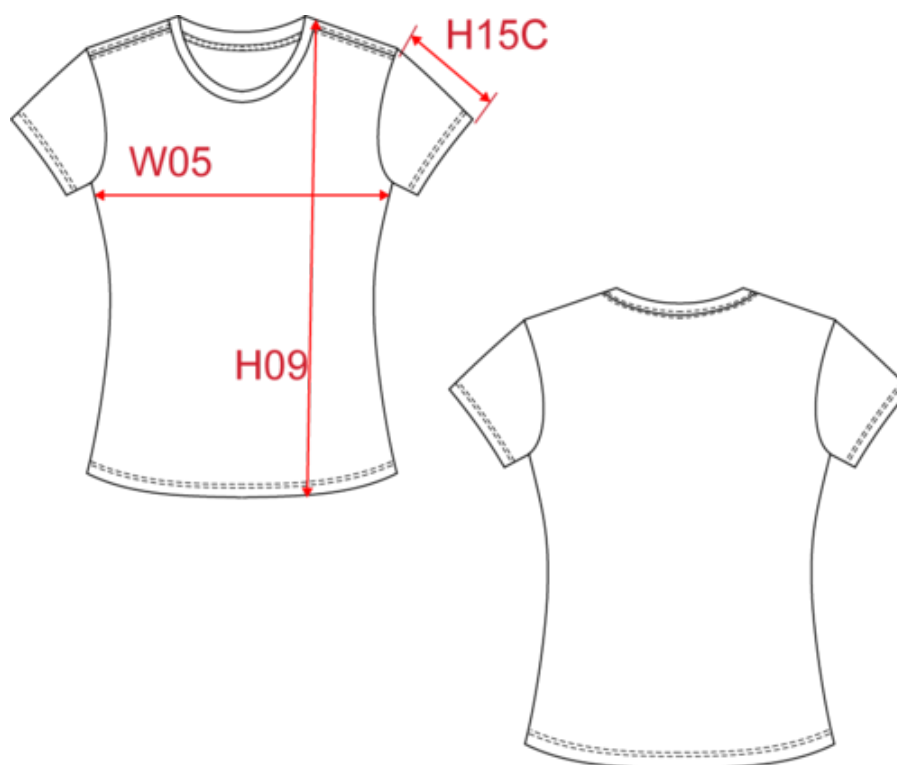

50% polyester/25% cotton/25% viscose. Jersey fabric. Anti-pilling treated. Round neckline. Straight fit. Tone-on-tone shoulder-to-shoulder tape. Twin-needle stitch at cuffs and hem. Tubular finish at bottom hem and cuffs. Tear-off brand label for ease of rebranding.

PA4011

PA4021

Ladies' Triblend round neck sports t-shirt

Dimensions (cm)

Measurements in cm	XS	S	M	L	XL	XXL
TE01 - 1/2 chest width at 1.5cm below armhole	43.00	46.00	49.00	52.00	55.00	58.00
TF01 - Total height from HSP	61.00	63.00	65.00	67.00	69.00	71.00
TG07 - Short sleeve length	15.75	16.50	17.25	18.00	18.75	19.50

White
RVB : 236,236,252
Pantone C : White
Pantone TCX : 11-0601TCX

Wine Heather
RVB :
Pantone C : Based on 497C
Pantone TCX : Based on 19-1725TCX

Logisti

10

50

Sizes	Width (cm)	Height (cm)	Length (cm)	Net weight (kg)	Gross weight (kg)	Pieces/Box	Pieces/Bundle
XS	40.00	16.00	60.00	4.2	5.4	50	10
S	40.00	16.00	60.00	4.6	5.8	50	10
M	40.00	16.00	60.00	5	6.2	50	10
L	40.00	16.00	60.00	5.3	6.5	50	10
XL	40.00	16.00	60.00	5.7	6.9	50	10
XXL	40.00	16.00	60.00	6.1	7.3	50	10