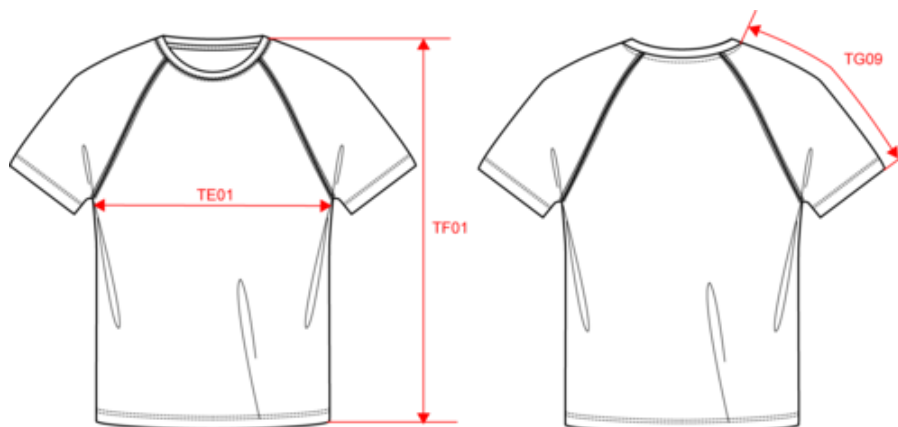

PROACT.®

PA438

Men's short-sleeved sports T-shirt

- 100% polyester: incredibly resistant, lightweight and breathable.
- Light quick-drying fabric.
- Crew neckline with taped neck.

100% polyester. Quick-drying lightweight fabric. Crew neck with neck tape. Raglan sleeves with with topstitch detailing. Twin needle finishing at the neck, cuffs and hem.

Dimensions (cm)

Measurements in cm	XS	S	M	L	XL	XXL	3XL
TE01 - 1/2 chest width at 1.5cm below armhole	46.00	49.00	52.00	55.00	58.00	61.00	64.00
TF01 - Total height from HSP	68.50	70.50	72.50	74.50	76.50	78.50	80.50
TG09 - Raglan short sleeve length	32.75	34.75	36.75	38.75	40.75	42.75	44.75