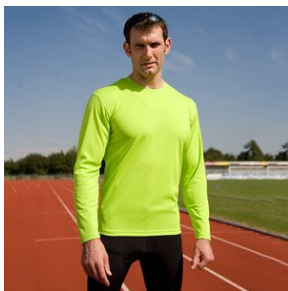

S254M MENS QUICK DRY PERFORMANCE LONG SLEEVE T-SHIRT

Origin: China

Fabric

160g/m² 100% Polyester

Commodity Code: 6109909000

Key Features/Tech

Quick drying performance, Ideal layer garment

Features

- Soft athletic fabric
- Self fabric neck
- Contrast fit panels
- Flatlock stitch seams
- Also Available in Ladies [S254F](#)

Decoration Type

Embroidery, Transfer Print, DTF

Decoration Access

Open

Colours

Navy
(5395)

Black
(BLK)

Lime Green
(382)

White
(WHT)

Care Instructions

SIZES

SIZES	S	M	L	XL	2XL
UK	37	40	43	46	49
EURO	46	50	52	56	58

Carton Qty: 25

Pack Qty: 5