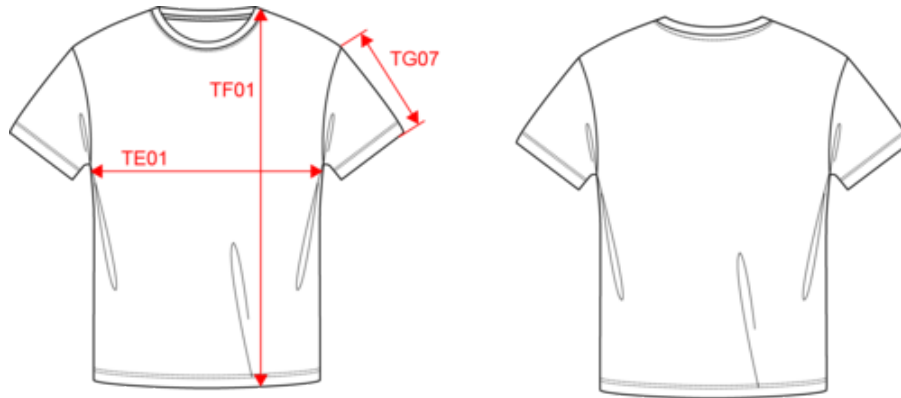

WK306

Men's antibacterial short-sleeved t-shirt

- Washable at 60°C.
- Strong, anti-pilling Vortex thread.
- Combed cotton and polyester jersey fabric.

65% polyester / 35% cotton. Combed cotton. Vortex anti-pilling yarn except for the Oxford Grey colourway. Enzyme and silicone wash. Jersey fabric. Antibacterial treatment. Straight fit. Washable at 60°C. Round neckline with contrasting taped neck in a jersey knit. 1x1 ribbed neckline. Twin-needle finish on the cuffs and bottom hem. Tear Away brand label for easy decoration access.

Customs code

61099020

Also available in version

WK307

WK306

Men's antibacterial short-sleeved t-shirt

Dimensions (cm)

Measurements in cm	S	M	L	XL	XXL	3XL	4XL	5XL
TE01 - 1/2 chest width at 1.5cm below armhole	51.00	54.00	57.00	60.00	63.00	66.00	69.00	72.00
TF01 - Total height from HSP	70.00	72.00	74.00	76.00	78.00	80.00	82.00	84.00
TG07 - Short sleeve length	22.00	22.75	23.50	24.25	25.00	25.75	26.50	27.25